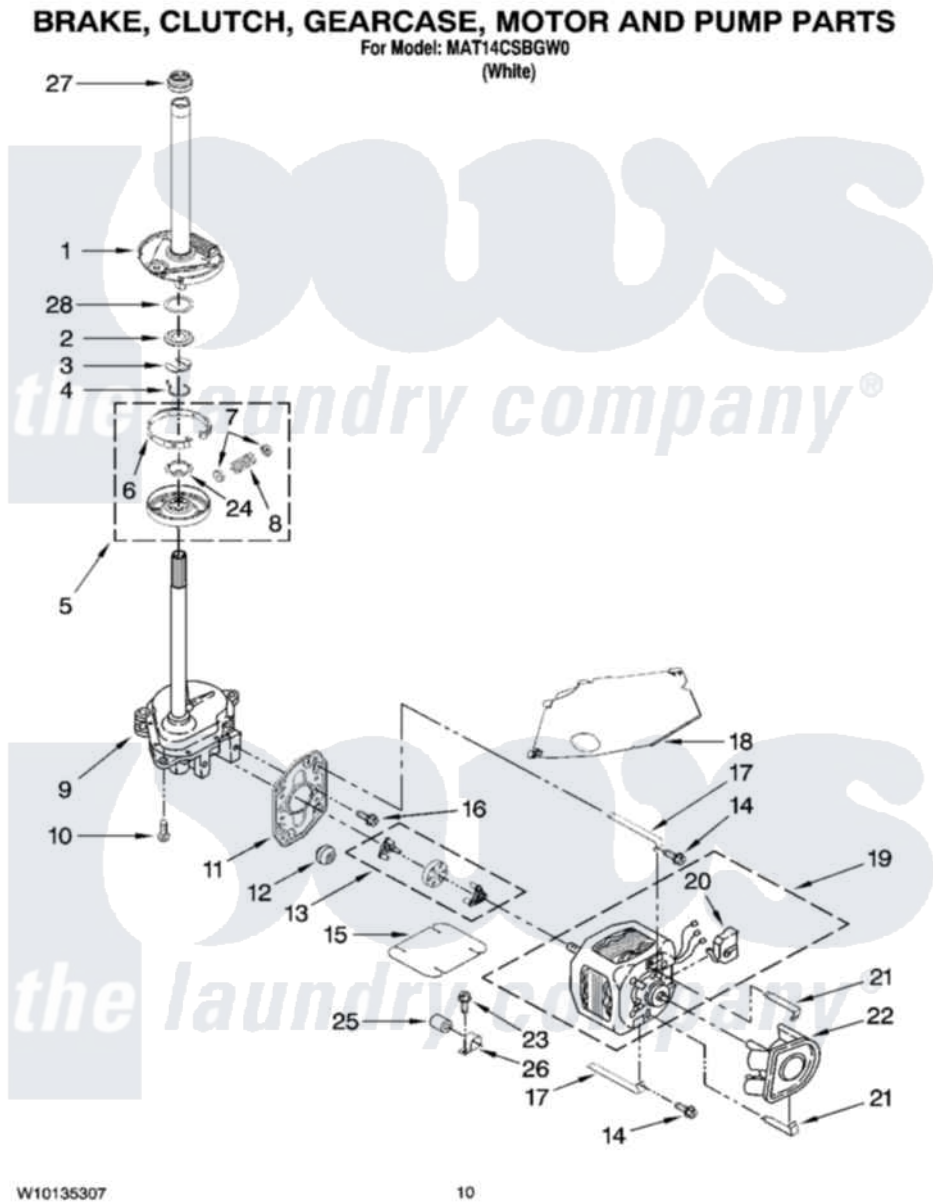

Maytag MAT14CSBGW0 06 - BRAKE, CLUTCH, GEARCASE, MOTOR AND PUMP PARTS

Maytag [Commercial Maytag MAT14CSBGW0 Washer Parts](#) Parts Diagram 06 - BRAKE, CLUTCH, GEARCASE, MOTOR AND PUMP PARTS
Click on the part number to view part

Item	Original Part Number	Replaced By	Status	Part Description
1	W10180686			Brake And Drive Tube
2	63292			Washer, Spin Tube Thrust
3	W10080230			Ring, Spin Tube Support
4	63283	285353		Ring
5	W10135399			Clutch
6	W10118761			Band And Lining, Clutch
7	62646			Cap, Clutch Spring
8	8559387			Spring And Damper Assembly
9	W10140302			Gearcase
10	3357334	3400516		Screw Anti-Rattle
11	62611			Plate, Motor Mount To Gearcase
12	62691			Grommet, Motor
13	3978849	285852A		Coupling
14	3387485	273556		Screw, 10-16 X 5/8

15	8316060		Shield, Tub To Motor
16	3400516		Screw Anti-Rattle
17	W10086010		Retainer, Motor
18	3362089		Shield, Tub To Motor
19	3950297		Motor, Main Drive
NI	3354569		Sleeve
20	3952056		Switch, Main Drive Motor
21	8546127		Retainer, Pump
22	3363394		Pump
23	62863	3390631	Screw, 10-16 X 3/8
24	3355454		Clip, Main Drive
25	8572719	482156	Capacitor
26	W10083210		Clamp, Capacitor
27	8577374		Seal, Centerpost
28	8578981		Washer, Thrust