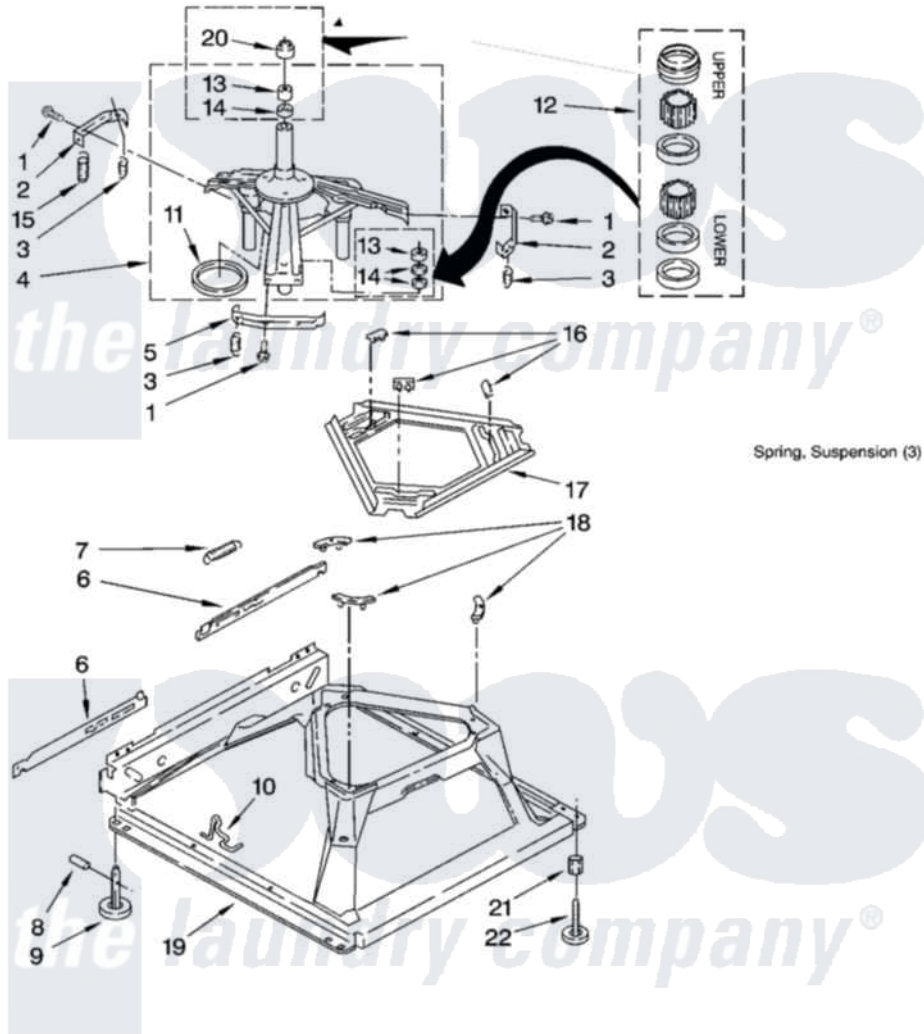

Maytag MAT14CSBGW0 07 - MACHINE BASE PARTS

MACHINE BASE PARTS

For Model: MAT14CSBGW0
(White)

11

W10135307

Maytag [Commercial Maytag MAT14CSBGW0 Washer Parts](#) Parts Diagram 07 - MACHINE BASE PARTS
Click on the part number to view part

Item	Original Part Number	Replaced By	Status	Part Description
1	3400076			Screw, Bracket Mounting
2	64067			Bracket, Spring Outer
3	63907			Spring, Suspension
4	W10135419			Support And Brake, Tub
5	64065			Bracket, Spring Outer
6	63466			Link, Leveling Mechanism
7	62597	8316845		Spring
8	62837			Pin, Knurled
9	62596	285244		Feet-Leveling
10	W10145155			Retainer, Suspension Spring
11	63134			Ring, Sound Deadening
12	285203			Centerpost Bearing Kit
13	8546455			Bearing, Centerpost
14	357409	359449		Seal, Agitator Shaft
15	388492	W10250667		Spring, Counterweight
16	62568	285219		Pad

17	3946509		Plate, Suspension
18	3363660	285744	Pad
19	W10116943		Base Assembly
20	8577376		Seal, Centerpost
21	3359452		Nut, Lock
22	W10001130		Foot, Leveling