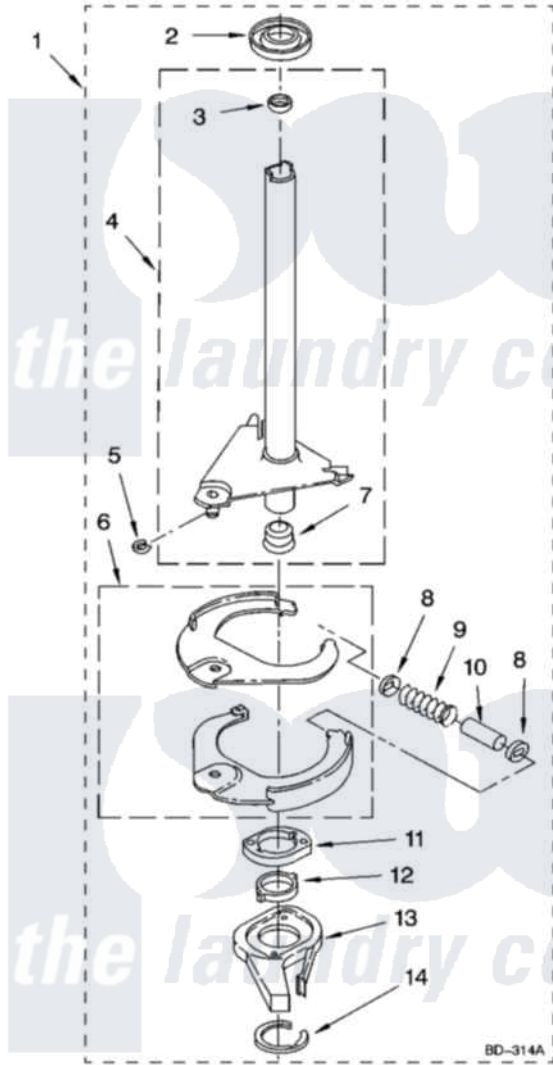

Maytag MAT14CSBGW0 09 - BRAKE AND DRIVE TUBE PARTS

BRAKE AND DRIVE TUBE PARTS

For Model: MAT14CSBGW0

(White)

W10135307

14

Maytag [Commercial Maytag MAT14CSBGW0 Washer Parts](#) Parts Diagram 09 - BRAKE AND DRIVE TUBE PARTS

[Click on the part number to view part](#)

Item	Original Part Number	Replaced By	Status	Part Description
1	388951	285792		Basketdrive
2	62658			Ring, Thrust
3	356427			Seal, Spin Pinion
4	64027	64208		Tube-Spin
5	64035	W10083190		Ring, Retaining
6	64232	285438		Shoe-Brake
7	62703	8546462		"T" Bearing, Spin Tube
8	3353956	285658		Sleeve
9	62647		Not Available	Spring, Brake
10	3355360	285658		Sleeve
11	661516	8546461		Cam, Brake Release
12	63022			Sleeve, Cam
13	64194	285790		Lining
14	90368	W10083200		Ring, Retaining
NI	BLANK		Not Available	FOLLOWING PARTS NOT ILLUSTRATED
"	285208			Lubricant