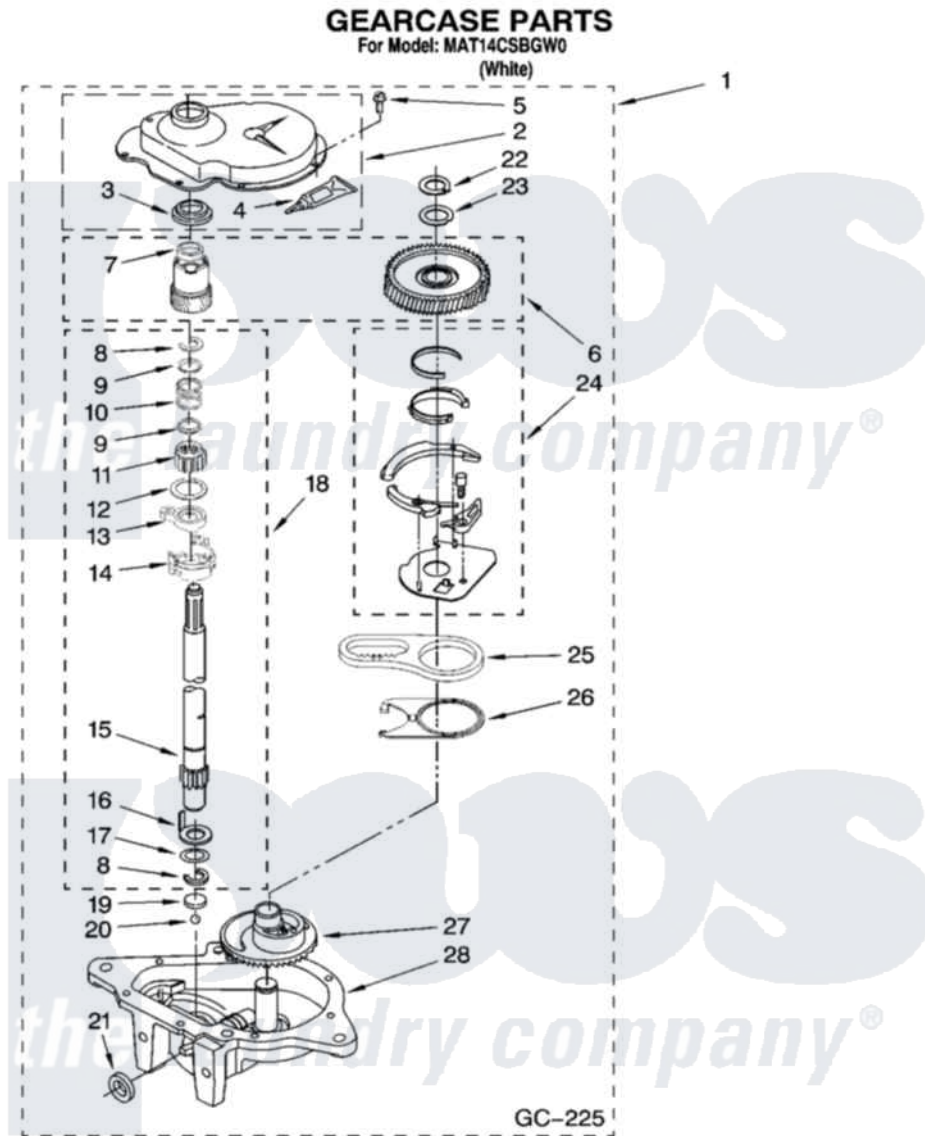

# Maytag MAT14CSBGW0 10 - GEARCASE PARTS

15

W10135307

Maytag Commercial Maytag MAT14CSBGW0 Washer Parts Parts Diagram 10 - GEARCASE PARTS  
Click on the part number to view part

Item	Original Part Number	Replaced By	Status	Part Description
1	<a href="#">W10140302</a>			Gearcase
2	<a href="#">285202</a>			Cover, Gearcase
3	<a href="#">3349985</a>			Seal, Gearcase Cover
4	<a href="#">285195</a>			Sealer Sealer, Gasket
5	<a href="#">W10080580</a>			Screw, Gearcase Cover Mounting
6	<a href="#">W10172898</a>			Spin Pinion And Gear Spin Kit
7	BLANK		Not Available	Seal, Spin Pinion (Not Serviceable Part of Item 6)
8	90369		Not Available	Ring, Retaining (2)
9	<a href="#">62677</a>			Retainer, Spring
10	<a href="#">62676</a>			Spring, Agitator
11	W10110245	<a href="#">285509</a>		Shaft, Agitator
12	<a href="#">62619</a>			Washer, Agitator Gear
13	62580	<a href="#">285206</a>		Cam-Agitator
14	3976349	<a href="#">285206</a>		Cam-Agitator
15	<a href="#">389231</a>			Shaft, Agitator

16	<a href="#">62618</a>		Washer, Cam Thrust
17	<a href="#">388815</a>		Washer, Intermediate 1 3976263 Miscellaneous Parts Bag 2 3976300 Washer, Inlet Hose 3 3366913 Clamp, Hose
18	<a href="#">W10116913</a>		Shaft, Agitator
19	16018	<a href="#">285205</a>	Bearing
20	85529	<a href="#">285205</a>	Bearing
21	W10111745	<a href="#">285352</a>	Seal Kit, Thrust Plug
22	3362552	<a href="#">285765</a>	Ring-Retrn
23	<a href="#">285766</a>		Washer Kit, Thrust
24	<a href="#">388253</a>	<a href="#">999516</a>	Shelf-Glas
25	<a href="#">8546456</a>		Rack, Connecting
26	<a href="#">62621</a>		Actuator, Shift
27	BLANK	Not Available	Gear-Main Drive (Not Serviced Separately)
28	BLANK	Not Available	Bottom & Pinion Gearcase (Not Serviced Separately)