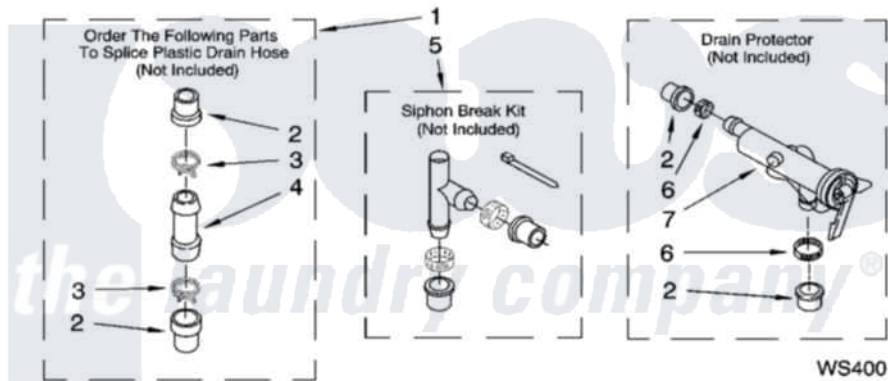

**Maytag MAT14CSBGW0 11 - WATER SYSTEM PARTS, OPTIONAL PARTS
(NOT INCLUDED)**

WATER SYSTEM PARTS
For Model: MAT14CSBGW0
(White)

W10135307

16

Maytag [Commercial Maytag MAT14CSBGW0 Washer Parts](#) Parts Diagram 11 - WATER SYSTEM PARTS,
OPTIONAL PARTS (NOT INCLUDED)
[Click on the part number to view part](#)

Item	Original Part Number	Replaced By	Status	Part Description
1	285442			Water System Parts
2	285321			Water System Parts
3	370447	285655		Clamp, Hose
4	16272			Connector, Straight
5	285320			Water System Parts
6	65349	285655		Clamp, Hose
7	367031			Water System Parts
NI	72017			Paint, Touch-Up
"	350938			Paint, Pressurized Spray B
"	350930			Paint, Pressurized Spray B
"	799344			Paint, Touch-Up)
"	BLANK		Not Available	OIL
"	350572			Oil
"	BLANK		Not Available	LUBRICANT
"	285208			Lubricant