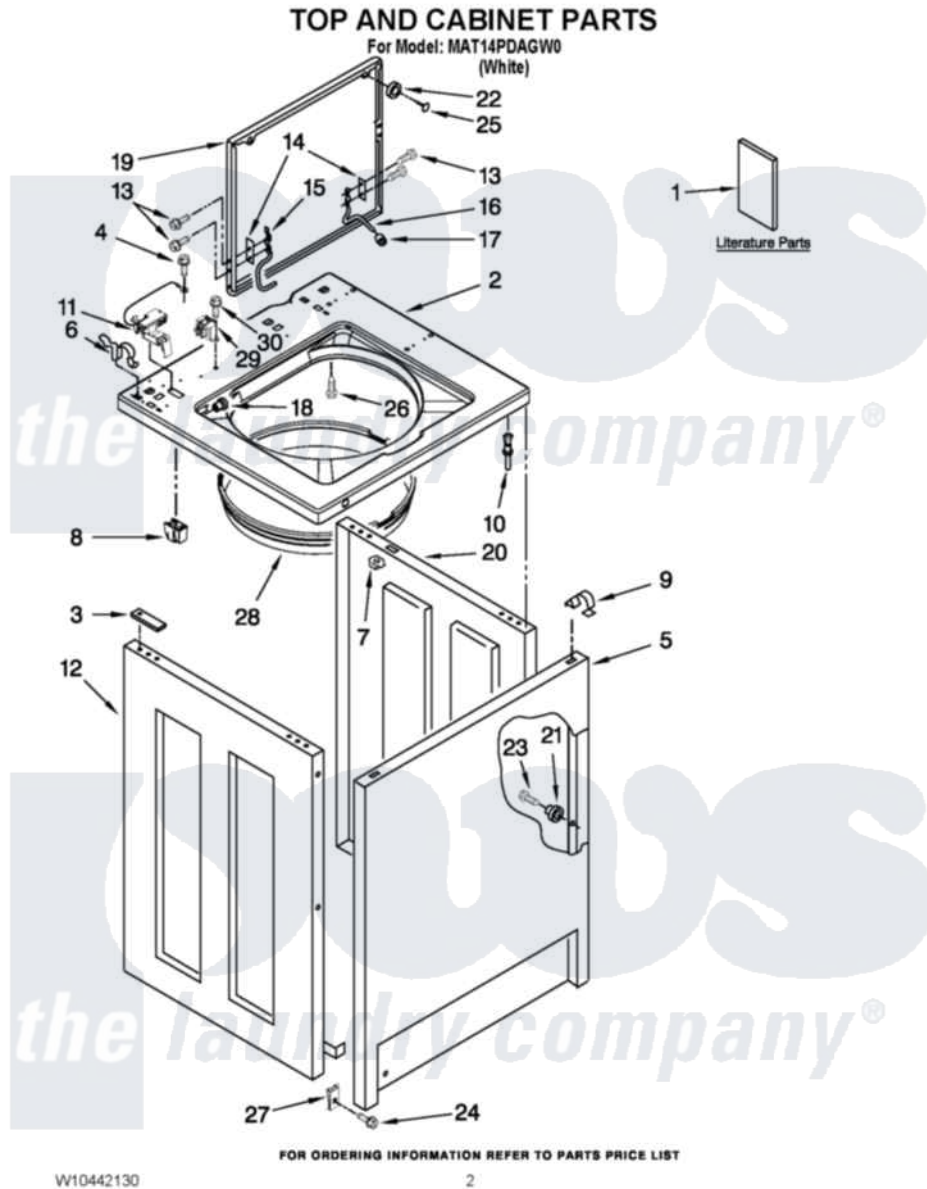

Maytag MAT14PDAGW0 01 - TOP AND CABINET PARTS

Maytag [Commercial Maytag MAT14PDAGW0 Washer Parts](#) Parts Diagram 01 - TOP AND CABINET PARTS
Click on the part number to view part

Item	Original Part Number	Replaced By	Status	Part Description
1	W10045627		Not Available	INSTALLATION INSTRUCTIONS (ENGLISH)
"	W10409430		Not Available	WIRING DIAGRAM
"	W10045628		Not Available	TECH SHEET
2	W10201073			Top
3	3353950			Spacer, Cabinet To Top
4	3351614			Screw, Gearcase Cover Mounting
5	3358500			Panel, Front
6	62780			Clip, Top And Cabinet And Rear Panel
7	90406			Cage Nut, 5/16-18
8	W10180691			Shield, Lid Switch
9	18776			Lock, Front Top
10	3353949			Pin, Locator
11	W10237162			Switch, Lid
12	3976382			Panel, Left Hand

13	W10119828		Screw, Lid Hinge Mounting
14	21097		Pad, Lid Hinge
15	8559336	W10225136	Hinge 7 Pad Assembly
16	54583		Hinge, Lid
17	19119		Bumper, Lid Hinge
18	21258		Bearing, Lid Hinge
19	W10171146	W10193854	Lid
20	3976380		Panel, Right Hand
21	3353812		Locator
22	356908		Bumper, Lid
23	3400804	98165	Screw
24	3400077		Screw, 10-16 X 1/2
25	356907		Rivet, Plastic
26	3353993		Screw 10-16 X .690
27	W10004930		Clip, U-Bend
28	8271956		Splash Shield Assembly
29	W10205520		Transformer, 120 To 22.5
30	90767		Screw, 8A X 3/8 HeX Washer Head Tapping