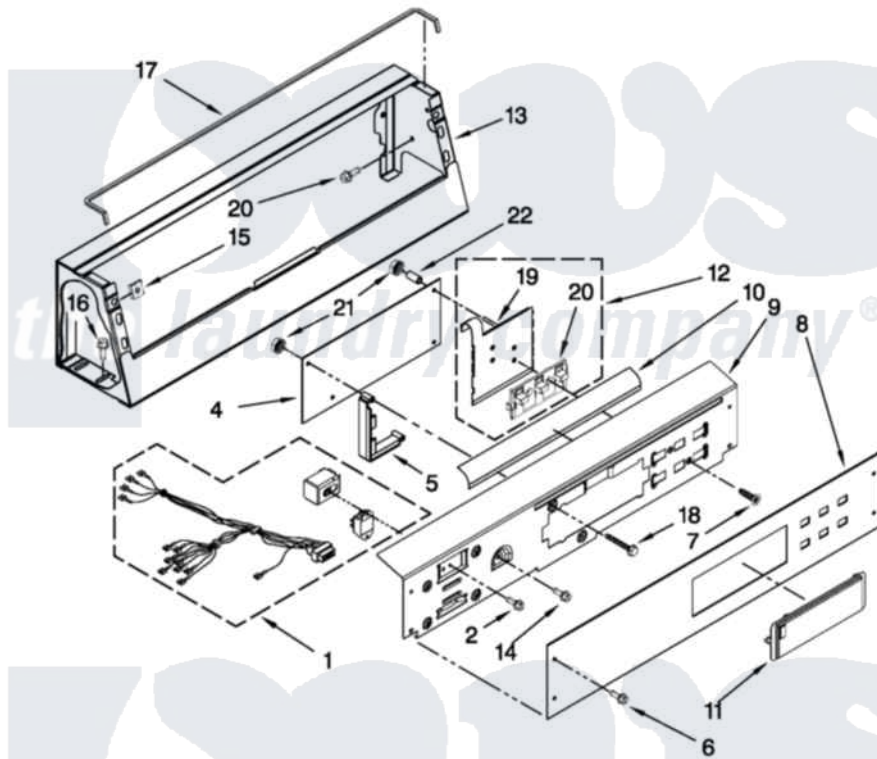

Maytag MAT14PDAGW0 02 - CONTROL PANEL PARTS

CONTROL PANEL PARTS

For Model: MAT14PDAGW0
(White)

W10442130

FOR ORDERING INFORMATION REFER TO PARTS PRICE LIST

4

Maytag [Commercial Maytag MAT14PDAGW0 Washer Parts](#) Parts Diagram 02 - CONTROL PANEL PARTS
Click on the part number to view part

Item	Original Part Number	Replaced By	Status	Part Description
1	W10337495			Harness, Console Relays
2	W10142650			Screw, 6-32 X .490
4	W10130701			Control Board
5	W10161568			Shield, Probing
6	W10131119			Screw, 8-18 X 5/16
7	W10140652			Screw, 6-20 X 1/2
8	W10135334			Facia / Overlay
9	W10124210			Bracket, Control
10	W10133515			Deflector Switch Assembly
11	W10131114			Cover, Display
12	W10135389			Push Button And Switch Assembly
13	W10205153	W10231471		Console
14	W10139210			Screw, 8-18 X 5/16
15	W10131123			NUt, 8 U-Type
16	3390631			Screw, 10-16 X 3/8
17	W10157932			Seal, Foam Cabinet

18	W10137322	Screw, 6-20 X 1.00
19	W10135255	Assembly, Membrane Switch And Backer Plate
20	W10131113	Push Button
21	W10139046	Nut 6-32
22	W10133514	Spacer