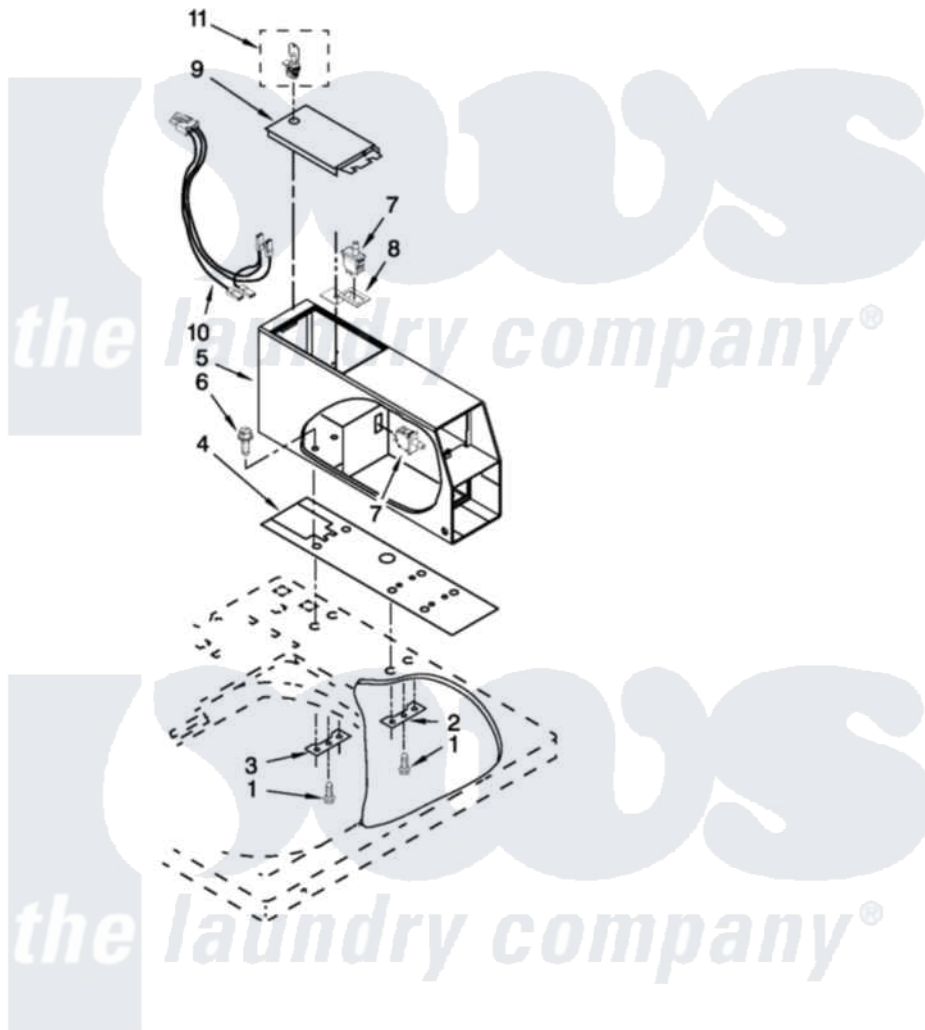

Maytag MAT14PDAGW0 03 - METER CASE PARTS

METER CASE PARTS

For Model: MAT14PDAGW0
(White)

FOR ORDERING INFORMATION REFER TO PARTS PRICE LIST

5

W10442130

[Maytag Commercial Maytag MAT14PDAGW0 Washer Parts](#) Parts Diagram 03 - METER CASE PARTS

[Click on the part number to view part](#)

Item	Original Part Number	Replaced By	Status	Part Description
1	98445			Screw, 10-16 X 3/4
2	3347825	3353813		Plate, Mounting
3	3353813			Plate, Mounting
4	3954812			Cushion, Meter Case
5	W10136645			Meter Case
6	3353994			Bolt, Meter Case Mounting
"	3349065			Bolt, Meter Case Mounting
7	W10131838			Switch, Vault And Service Door
8	W10133508			Bracket, Service Switch
9	3351136			Service Door Assembly
10	W10211244			Wire, Harness Service Switch
11	8316526	4396668		Lock-Cam