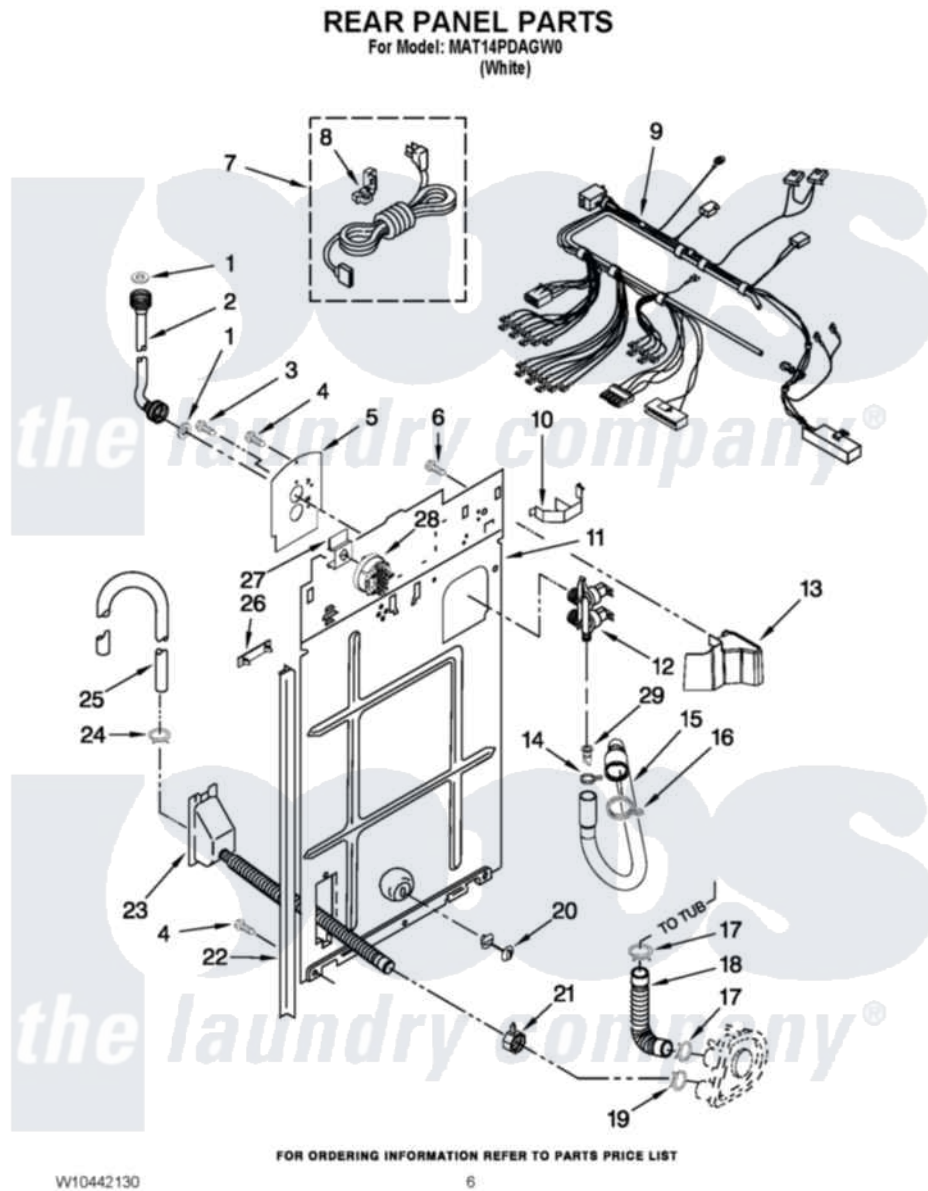

# Maytag MAT14PDAGW0 04 - REAR PANEL PARTS

Maytag [Commercial Maytag MAT14PDAGW0 Washer Parts](#) Parts Diagram 04 - REAR PANEL PARTS  
Click on the part number to view part

Item	Original Part Number	Replaced By	Status	Part Description
1	W10242307	<a href="#">16123</a>		Washer Inlet-Hose Miscellaneous Parts Must be Ordered Separately.
2	<a href="#">3949383</a>			Hose, Water Inlet
"	<a href="#">3949382</a>			Hose, Water Inlet
3	<a href="#">W10080930</a>			Screw, 8-18 X 1/2
4	62863	<a href="#">3390631</a>		Screw, 10-16 X 3/8
5	<a href="#">W10444468</a>			Valve, Water Mixing
6	<a href="#">3351614</a>			Screw, Gearcase Cover Mounting
7	<a href="#">W10162486</a>			Cord, Power
NI	N/P		Not Available	PARTS NOT SHOWN
"	<a href="#">W10153836</a>			10A Cord Lock
"	<a href="#">W10223804</a>			10A Cord, Adapters
"	<a href="#">W10223809</a>			10A Cord Adapters
"	<a href="#">W10223807</a>			10A Cord Adapters
8	8559337	<a href="#">285777</a>		Relief-Str