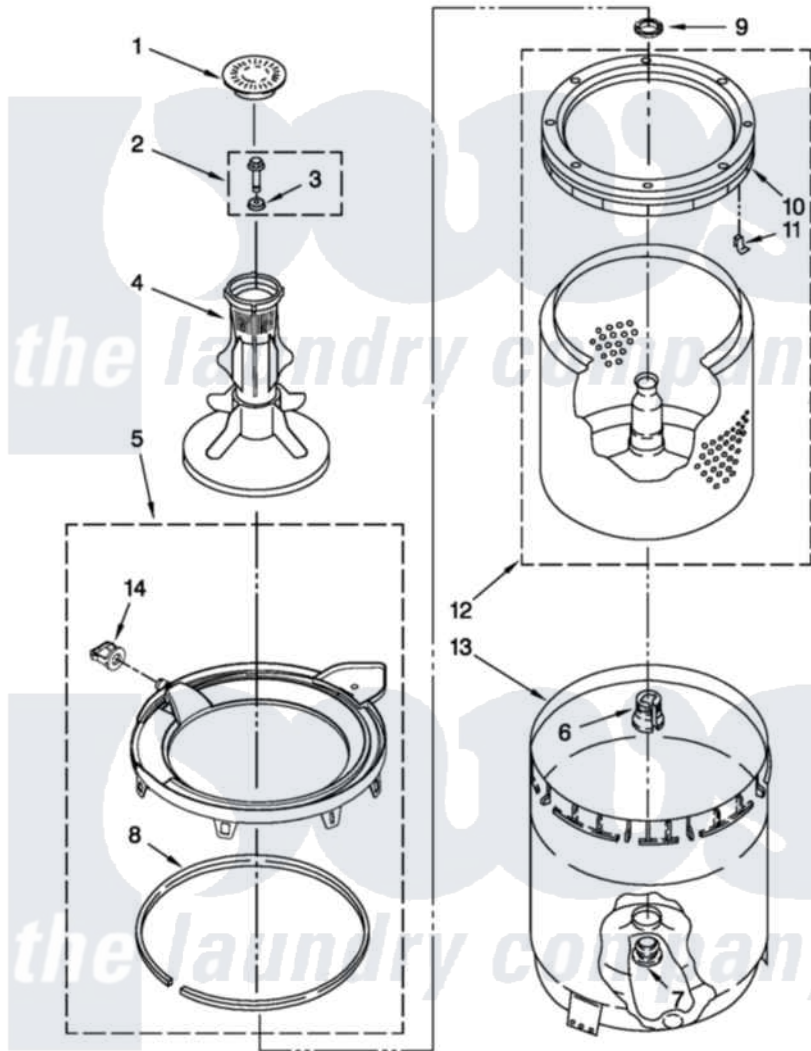

Maytag MAT14PDAGW0 05 - AGITATOR, BASKET AND TUB PARTS

AGITATOR, BASKET AND TUB PARTS

For Model: MAT14PDAGW0
(White)

FOR ORDERING INFORMATION REFER TO PARTS PRICE LIST

W10442130

8

Maytag [Commercial Maytag MAT14PDAGW0 Washer Parts](#) Parts Diagram 05 - AGITATOR, BASKET AND TUB PARTS

[Click on the part number to view part](#)

Item	Original Part Number	Replaced By	Status	Part Description
1	W10131111			Cap, Agitator
2	W10003790			Screw And Washer
3	3949550			Washer
4	W10131112			Agitator
5	W10114776			Tub Ring
6	389140			Tub Block, Basket Drive
7	383727			Gasket, Centerpod
8	3359586			Gasket, Tub Ring
9	21366			Nut, Spanner
10	3956205			Balance Ring
11	8519815			Clip, Balance Ring
12	8545860	3956207		Basket And Balance Ring
13	W10135424	63125		Tub
14	8055316			Retainer, Check Valve