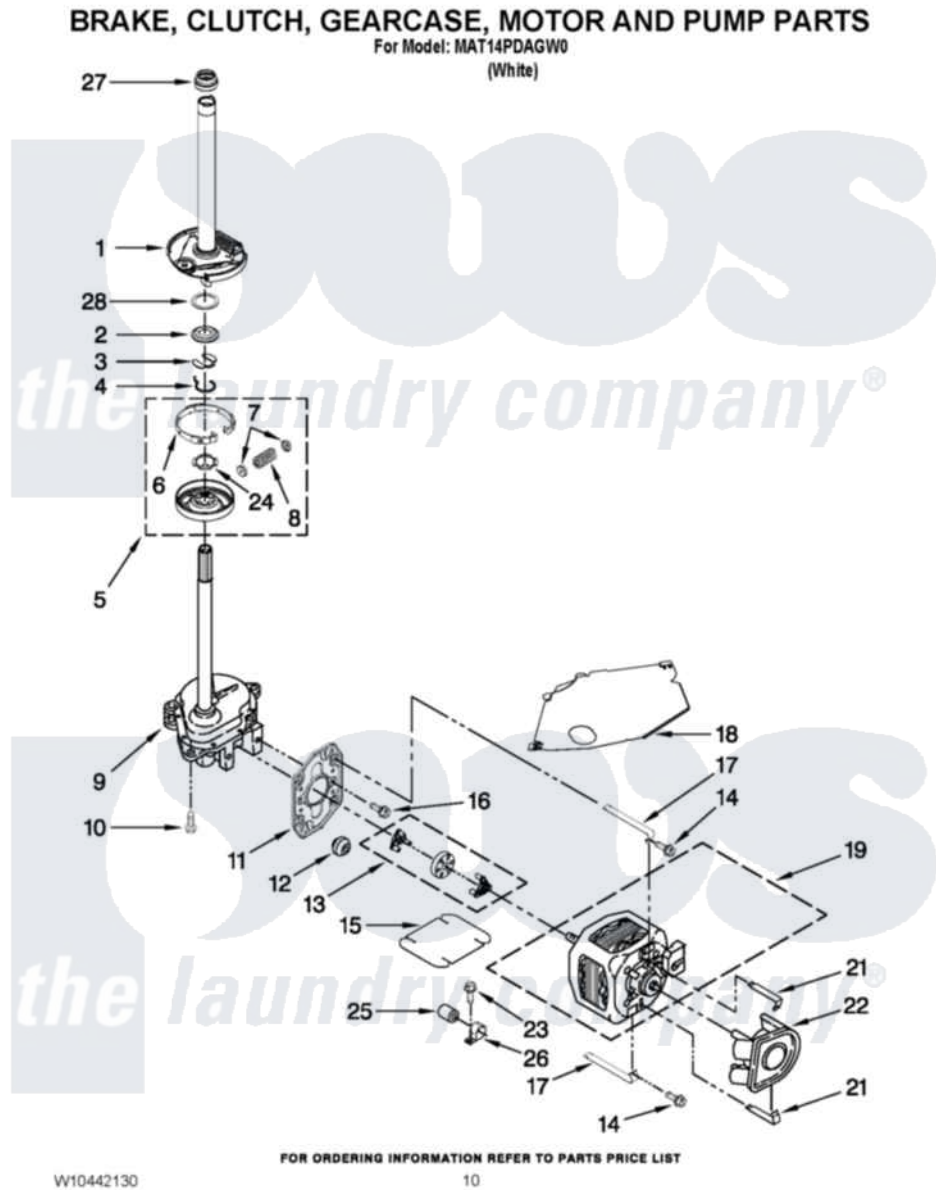

Maytag MAT14PDAGW0 06 - BRAKE, CLUTCH, GEARCASE, MOTOR AND PUMP PARTS

Maytag [Commercial Maytag MAT14PDAGW0 Washer Parts](#) Parts Diagram 06 - BRAKE, CLUTCH, GEARCASE, MOTOR AND PUMP PARTS
Click on the part number to view part

Item	Original Part Number	Replaced By	Status	Part Description
1	W10180686			Brake And Drive Tube
2	63292			Washer, Spin Tube Thrust
3	W10080230			Ring, Spin Tube Support
4	63283	285353		Ring
5	W10135399			Clutch
6	W10118761			Band And Lining, Clutch
7	62646			Cap, Clutch Spring
8	8559387			Spring And Damper Assembly
9	W10140302			Gearcase
10	3357334	3400516		Screw Anti-Rattle
11	62611			Plate, Motor Mount To Gearcase
12	62691			Grommet, Motor
13	3978849	285852A		Coupling
14	3387485	273556		Screw, 10-16 X 5/8

15	8316060		Shield, Tub To Motor
16	3400516		Screw Anti-Rattle
17	W10086010		Retainer, Motor
18	3362089		Shield, Tub To Motor
19	3950297		Motor, Main Drive
21	8546127		Retainer, Pump
22	3363394		Pump
23	62863	3390631	Screw, 10-16 X 3/8
24	3355454		Clip, Main Drive
25	8572719	482156	Capacitor
26	W10083210		Clamp, Capacitor
27	8577374		Seal, Centerpost
28	8578981		Washer, Thrust