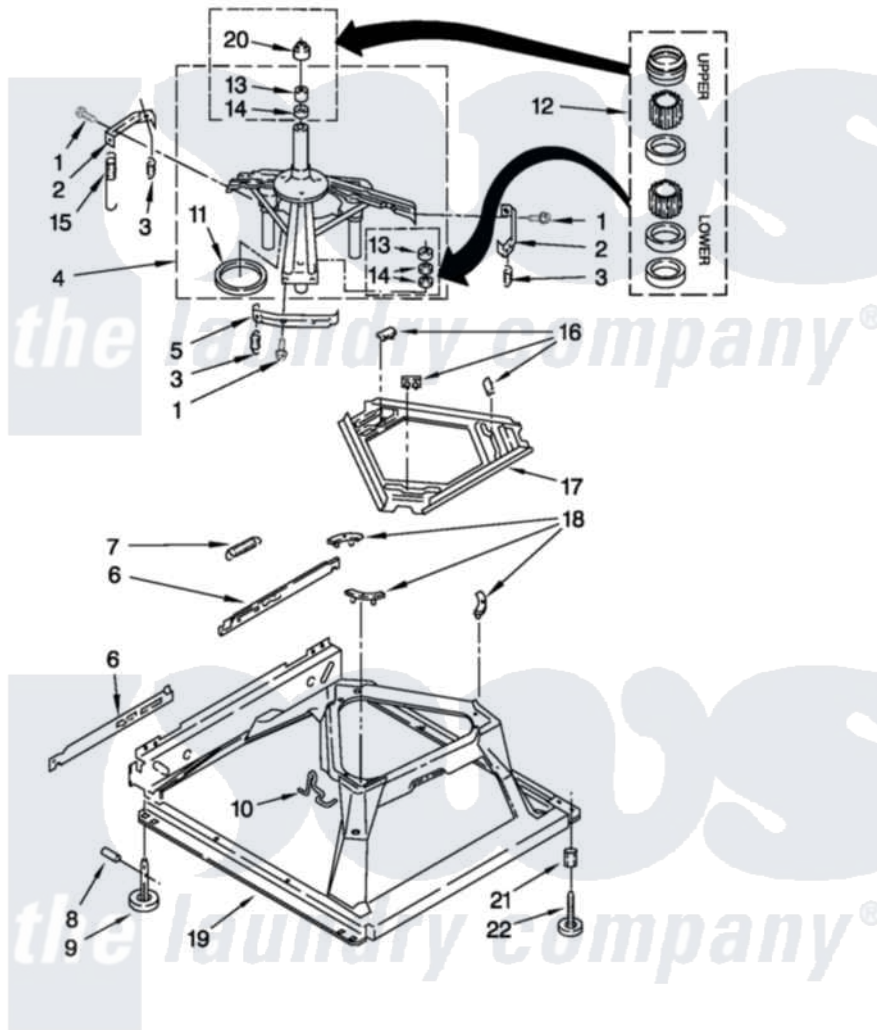

Maytag MAT14PDAGW0 07 - MACHINE BASE PARTS

MACHINE BASE PARTS

For Model: MAT14PDAGW0
(White)

FOR ORDERING INFORMATION REFER TO PARTS PRICE LIST

11

W10442130

Maytag [Commercial Maytag MAT14PDAGW0 Washer Parts](#) Parts Diagram 07 - MACHINE BASE PARTS
Click on the part number to view part

Item	Original Part Number	Replaced By	Status	Part Description
1	3400076			Screw, Bracket Mounting
2	64067			Bracket, Spring Outer
3	63907			Spring, Suspension
4	W10135419			Support And Brake, Tub
5	64065			Bracket, Spring Outer
6	63466			Link, Leveling Mechanism
7	62597	8316845		Spring
8	W10080920			Pin, Knurled
9	W10083250	W10133065		Feet-Leveling
10	W10145155			Retainer, Suspension Spring
11	63134			Ring, Sound Deadening
12	285203			Centerpost Bearing Kit
13	8546455			Bearing, Centerpost
14	357409	359449		Seal, Agitator Shaft
15	W10250667			Spring, Counterweight
16	62568	285219		Pad

17	3946509		Plate, Suspension
18	3363660	285744	Pad
19	W10116943		Base Assembly
20	8577376		Seal, Centerpost
21	3359452		Nut, Lock
22	W10080910		Foot, Front