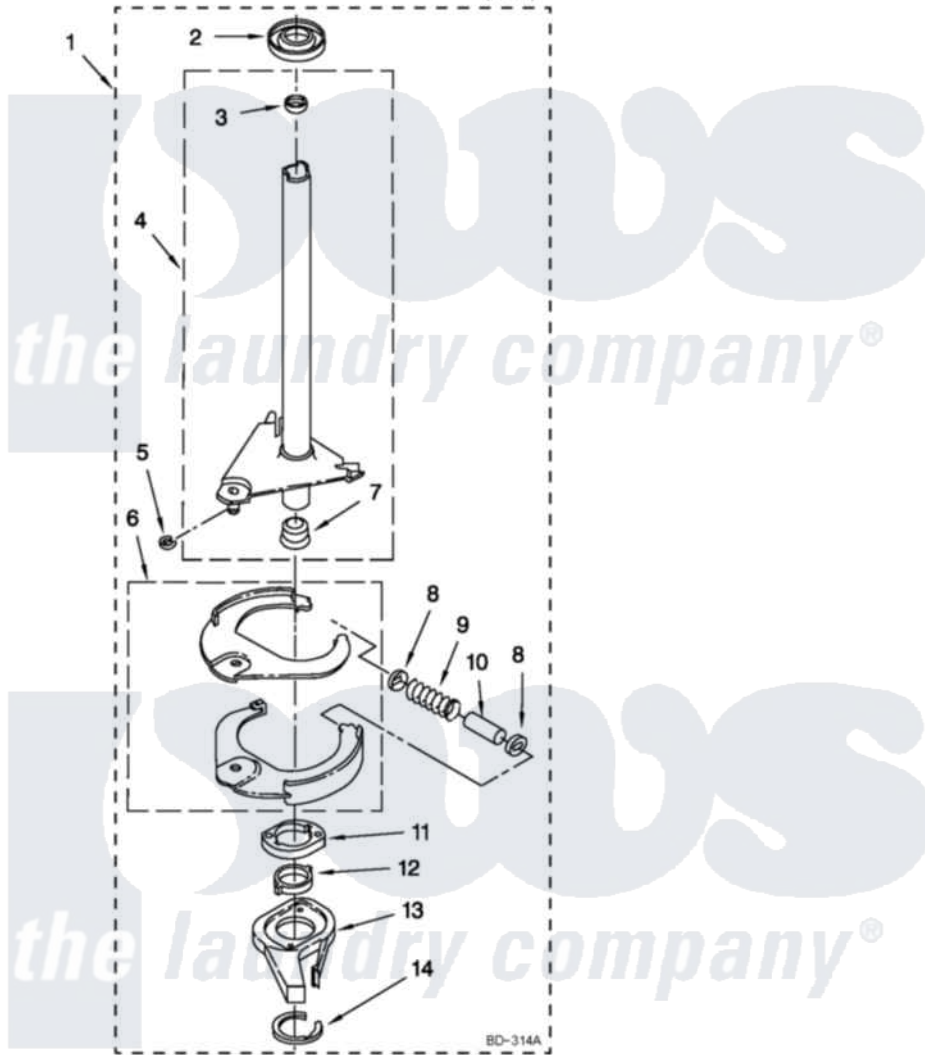

Maytag MAT14PDAGW0 08 - BRAKE AND DRIVE TUBE PARTS

BRAKE AND DRIVE TUBE PARTS

For Model: MAT14PDAGW0

(White)

FOR ORDERING INFORMATION REFER TO PARTS PRICE LIST

W10442130

12

Maytag [Commercial Maytag MAT14PDAGW0 Washer Parts](#) Parts Diagram 08 - BRAKE AND DRIVE TUBE PARTS

[Click on the part number to view part](#)

Item	Original Part Number	Replaced By	Status	Part Description
1	388951	285792		Basketdrive
2	62658			Ring, Thrust
3	356427			Seal, Spin Pinion
4	64027	64208		Tube-Spin
5	64035	W10083190		Ring, Retaining
6	64232	285438		Shoe-Brake
7	62703	8546462		"T" Bearing, Spin Tube
8	3353956	285658		Sleeve
9	62647		Not Available	Spring, Brake
10	3355360	285658		Sleeve
11	661516	8546461		Cam, Brake Release
12	63022			Sleeve, Cam
13	64194	285790		Lining
14	90368	W10083200		Ring, Retaining
NI	285208			Lubricant