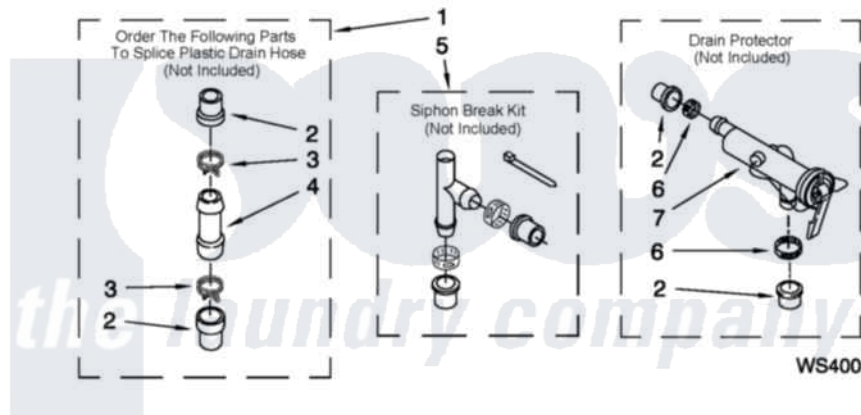

Maytag MAT14PDAGW0 10 - WATER SYSTEM PARTS

WATER SYSTEM PARTS

For Model: MAT14PDAGW0
(White)

FOR ORDERING INFORMATION REFER TO PARTS PRICE LIST

W10442130

14

[Maytag Commercial Maytag MAT14PDAGW0 Washer Parts](#) Parts Diagram 10 - WATER SYSTEM PARTS
Click on the part number to view part

Item	Original Part Number	Replaced By	Status	Part Description
1	285442			Water System Parts
2	285321			Water System Parts
3	370447	285655		Clamp, Hose
4	16272			Connector, Straight
5	285320			Water System Parts
6	65349	285655		Clamp, Hose
7	367031			Water System Parts