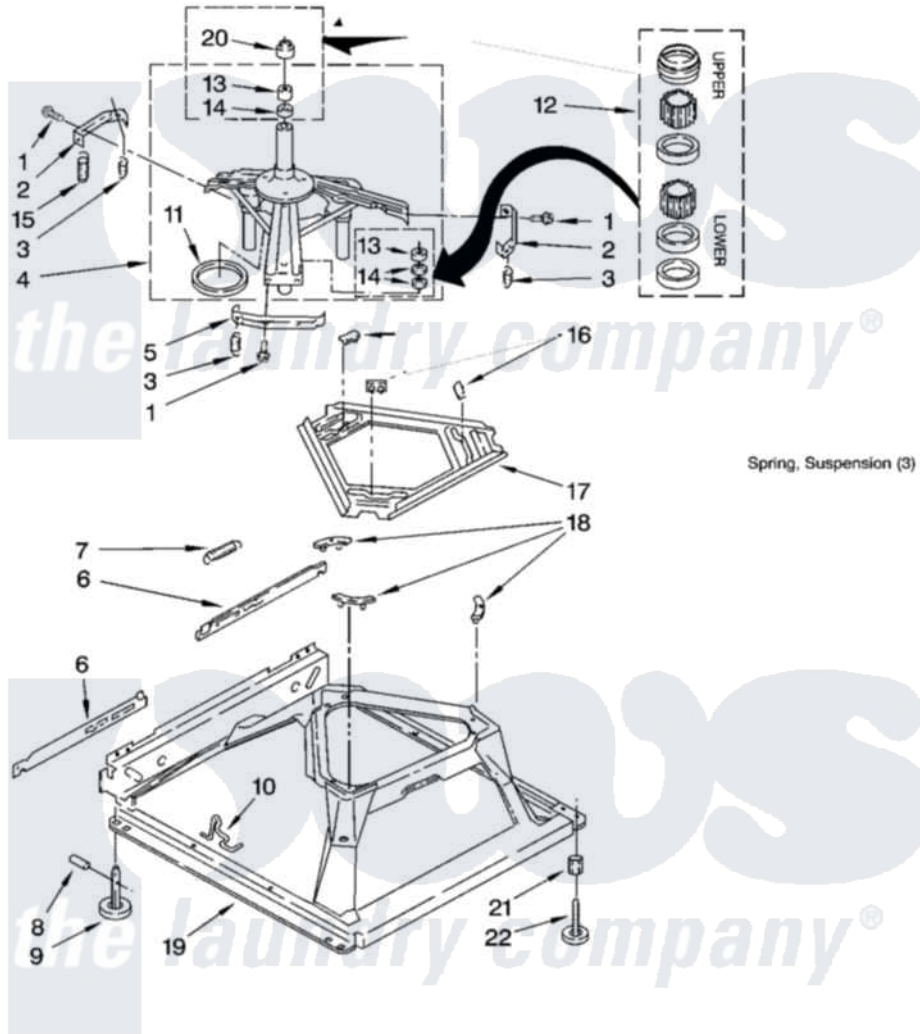

MACHINE BASE PARTS

For Model: MAT14PDAWW0
(White)

Maytag Commercial Maytag MAT14PDAWW0 Washer Parts Parts Diagram 07 - MACHINE BASE PARTS
Click on the part number to view part

Item	Original Part Number	Replaced By	Status	Part Description
1	3400076			Screw, Bracket Mounting
2	64067			Bracket, Spring Outer
3	63907			Spring, Suspension
4	3362087	280184		Support
5	64065			Bracket, Spring Outer
6	63466			Link, Leveling Mechanism
7	62597	8316845		Spring
8	62837			Pin, Knurled
9	62596	285244		Feet-Leveling
10	W10145155			Retainer, Suspension Spring
11	63134			Ring, Sound Deadening
12	285203			Centerpost Bearing Kit
13	8546455			Bearing, Centerpost
14	357409	359449		Seal, Agitator Shaft
15	8534035	285901		Spring
16	62568	285219		Pad

17	3946509		Plate, Suspension
18	3363660	285744	Pad
19	3946512	285771	Base
20	8577376		Seal, Centerpost
21	3359452		Nut, Lock
22	W10001130		Foot, Leveling