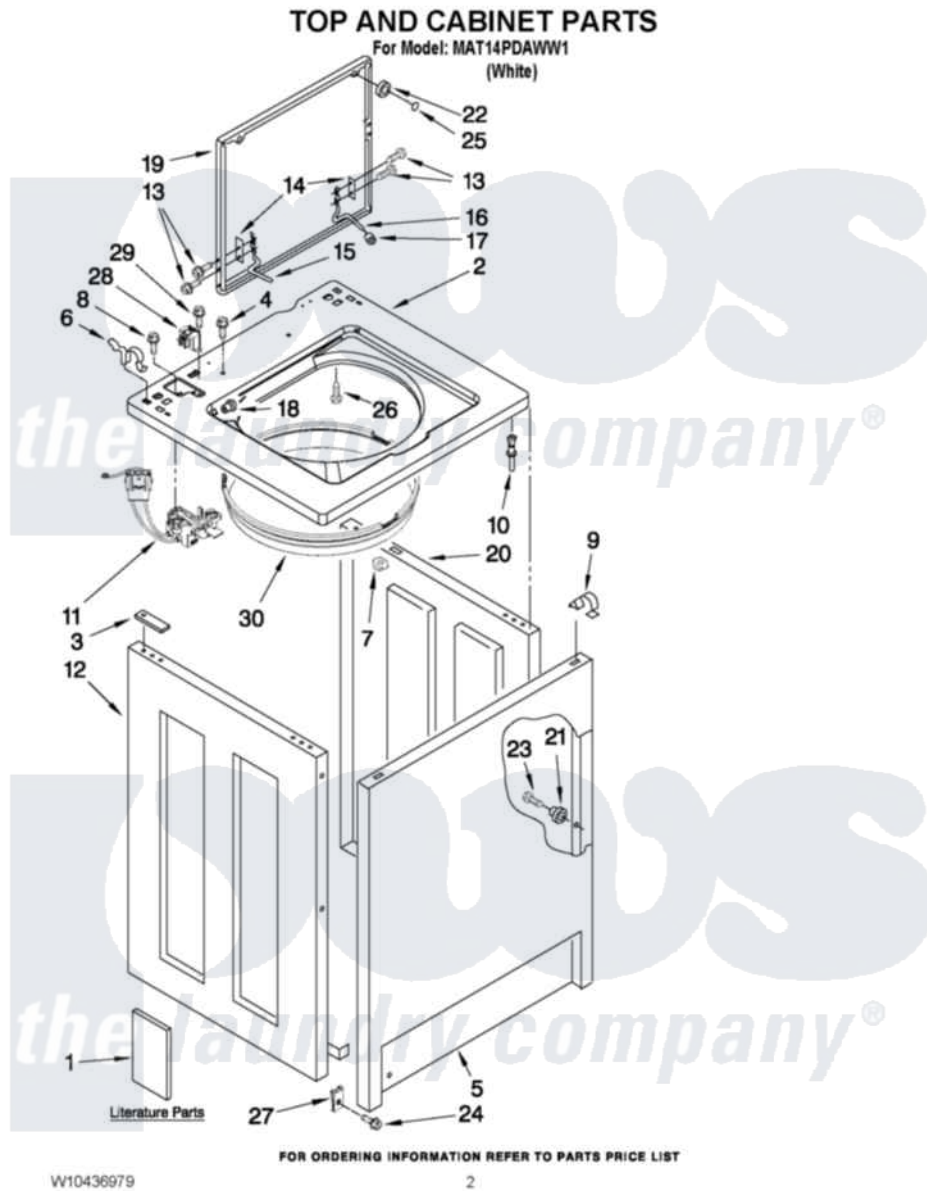

Maytag MAT14PDAWW1 01 - TOP AND CABINET PARTS

Maytag [Commercial Maytag MAT14PDAWW1 Washer Parts](#) Parts Diagram 01 - TOP AND CABINET PARTS
Click on the part number to view part

Item	Original Part Number	Replaced By	Status	Part Description
1	W10135312		Not Available	INSTALLATION INSTRUCTIONS (ENGLISH)
"	W10135314		Not Available	INSTALLATION INSTRUCTIONS (SPANISH)
"	W10149401			Wiring Diagram
"	W10135297		Not Available	Tech Sheet
"	W10436979		Not Available	REPAIR PARTS LIST
2	W10136711			Top
3	3353950			Spacer, Cabinet To Top
4	3351614			Screw, Gearcase Cover Mounting
5	3358500			Panel, Front
6	62780			Clip, Top And Cabinet And Rear Panel
7	90406			Cage Nut, 5/16-18
8	3400611			Screw And Washer, Lid Switch
9	18776			Lock, Front Top
10	3353949			Pin, Locator

11	8054980		Switch, Lid
12	3976382		Panel, Left Hand
13	W10119828		Screw, Lid Hinge Mounting
14	21097		Pad, Lid Hinge
15	8524784		Hinge, Lid
16	54583		Hinge, Lid
17	19119		Bumper, Lid Hinge
18	21258		Bearing, Lid Hinge
19	W10171146	W10193854	Lid
20	3976380		Panel, Right Hand
21	3353812		Locator
22	356908		Bumper, Lid
23	3400804	98165	Screw
24	3400077		Screw, 10-16 X 1/2
25	356907		Rivet, Plastic
26	3353993		Screw 10-16 X .690
27	W10004930		Clip, U-Bend
28	W10131839		Transformer 120 To 22.5 Vac
29	90767		Screw, 8A X 3/8 HeX Washer Head Tapping
30	8271956		Splash Shield Assembly