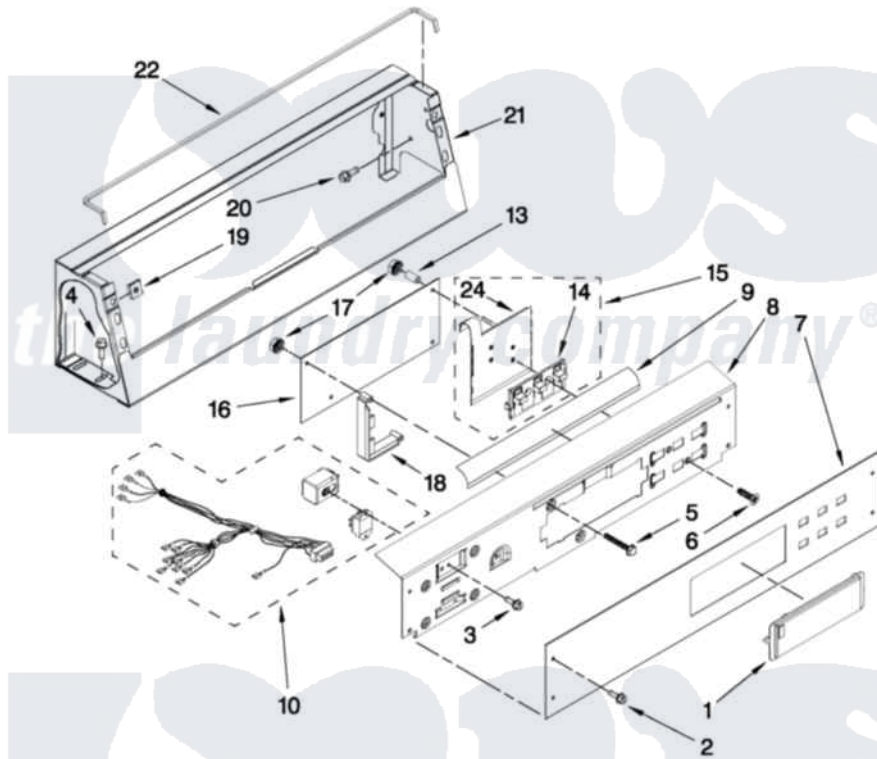

Maytag MAT14PDAWW1 02 - CONTROL PANEL PARTS

CONTROL PANEL PARTS

For Model: MAT14PDAWW1
(White)

FOR ORDERING INFORMATION REFER TO PARTS PRICE LIST

W10436979

3

Maytag [Commercial Maytag MAT14PDAWW1 Washer Parts](#) Parts Diagram 02 - CONTROL PANEL PARTS
Click on the part number to view part

Item	Original Part Number	Replaced By	Status	Part Description
1	W10131114			Cover, Display
2	W10131119			Screw, 8-18 X 5/16
3	W10142650			Screw, 6-32 X .490
4	W10142728	3370225		Screw
5	W10137322			Screw, 6-20 X 1.00
6	W10140652			Screw, 6-20 X 1/2
7	W10135334			Facia / Overlay
8	W10124210			Bracket, Control
9	W10133515			Deflector Switch Assembly
10	W10153453			Harness, Console And Relays
13	W10133514			Spacer
14	W10131113			Push Button
15	W10135389			Push Button And Switch Assembly
16	W10130701			Control Board
17	W10139046			Nut 6-32
18	W10161568			Shield, Probing

19	W10131123	NUT, 8 U-Type
20	W10139210	Screw, 8-18 X 5/16
21	W10205153	W10231471 Console
22	W10157932	Seal, Foam Cabinet
24	W10135255	Assembly, Membrane Switch And Backer Plate