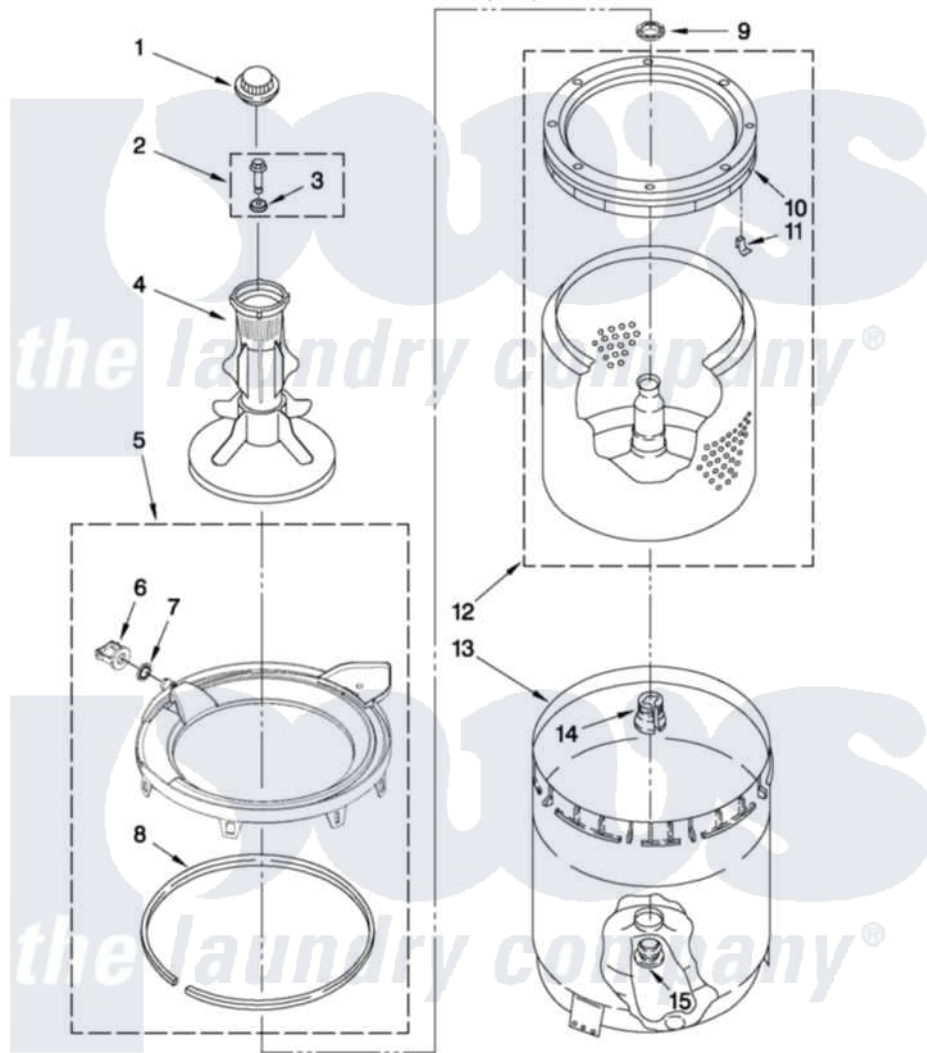

# Maytag MAT14PDAWW1 05 - AGITATOR, BASKET AND TUB PARTS

## AGITATOR, BASKET AND TUB PARTS

For Model: MAT14PDAWW1

(White)

W10436979

FOR ORDERING INFORMATION REFER TO PARTS PRICE LIST

6

Maytag [Commercial Maytag MAT14PDAWW1 Washer Parts](#) Parts Diagram 05 - AGITATOR, BASKET AND TUB PARTS

[Click on the part number to view part](#)

Item	Original Part Number	Replaced By	Status	Part Description
1	<a href="#">W10131111</a>			Cap, Agitator
2	<a href="#">W10003790</a>			Screw And Washer
3	<a href="#">3949550</a>			Washer
4	<a href="#">W10131112</a>			Agitator
5	<a href="#">W10114776</a>			Tub Ring
6	<a href="#">8055316</a>			Retainer, Check Valve
7	<a href="#">3369375</a>			Wafer, Check Valve
8	<a href="#">3359586</a>			Gasket, Tub Ring
9	<a href="#">21366</a>			Nut, Spanner
10	<a href="#">3956205</a>			Balance Ring
11	<a href="#">8519815</a>			Clip, Balance Ring
12	8545860	<a href="#">3956207</a>		Basket And Balance Ring
13	<a href="#">W10135424</a>	<a href="#">63125</a>		Tub
14	<a href="#">389140</a>			Tub Block, Basket Drive
15	<a href="#">383727</a>			Gasket, Centerpod