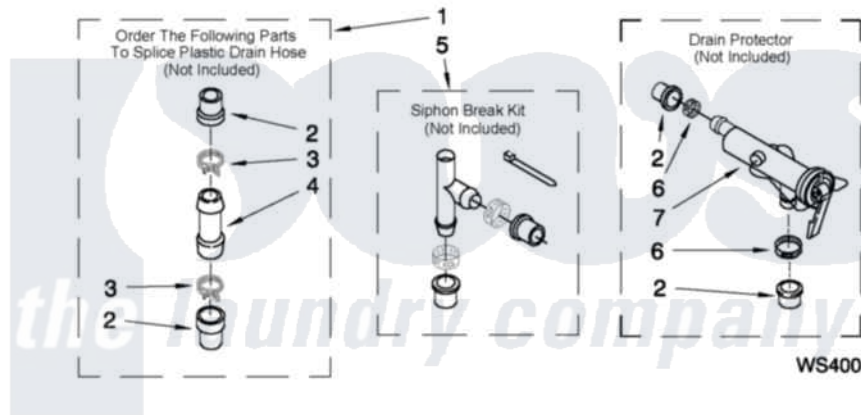

Maytag MAT14PDAWW1 10 - WATER SYSTEM PARTS

WATER SYSTEM PARTS

For Model: MAT14PDAWW1
(White)

FOR ORDERING INFORMATION REFER TO PARTS PRICE LIST

W10436979

12

Maytag [Commercial Maytag MAT14PDAWW1 Washer Parts](#) Parts Diagram 10 - WATER SYSTEM PARTS

[Click on the part number to view part](#)

Item	Original Part Number	Replaced By	Status	Part Description
1	285442			Water System Parts
2	285321			Water System Parts
3	370447	285655		Clamp, Hose
4	16272			Connector, Straight
5	285320			Water System Parts
6	65349	285655		Clamp, Hose
7	367031			Water System Parts