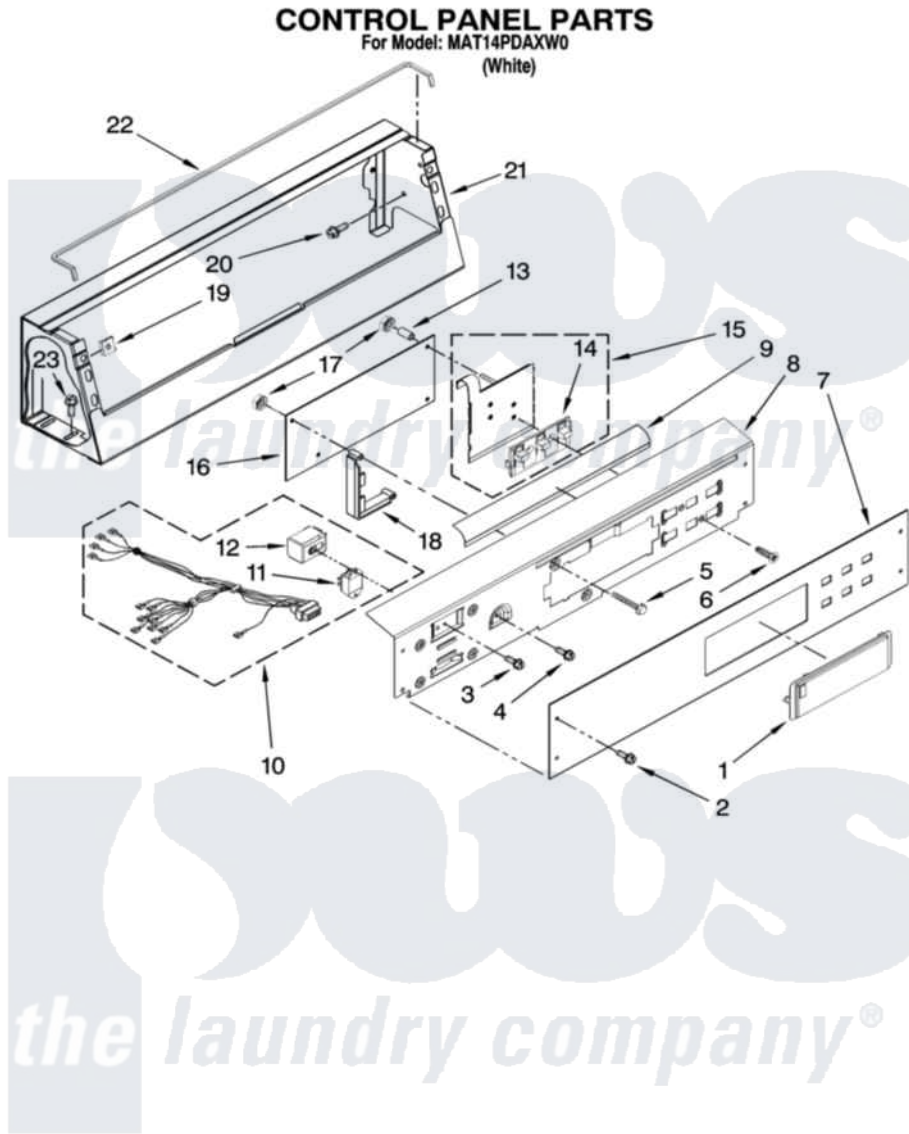

Maytag MAT14PDAXW0 02 - CONTROL PANEL PARTS

Maytag [Commercial Maytag MAT14PDAXW0 Washer Parts](#) Parts Diagram 02 - CONTROL PANEL PARTS
Click on the part number to view part

Item	Original Part Number	Replaced By	Status	Part Description
1	W10131114			Cover, Display
2	W10131119			Screw, 8-18 X 5/16
3	W10142650			Screw, 6-32 X .490
4	W10142728	3370225		Screw
5	W10137322			Screw, 6-20 X 1.00
6	W10140652			Screw, 6-20 X 1/2
7	W10135334			Facia / Overlay
8	W10124210			Bracket, Control
9	W10133515			Deflector Switch Assembly
10	W10153453			Harness, Console And Relays
11	W10133335			Relay, Motor
12	W10133279			Relay, Reversing
13	W10133514			Spacer
14	W10131113			Push Button
15	W10135389			Push Button And Switch Assembly
16	W10130701			Control Board

17	W10139046	Nut 6-32
18	W10161568	Shield, Probing
19	W10131123	NUT, 8 U-Type
20	W10139210	Screw, 8-18 X 5/16
21	W10137299	W10231471 Console
22	W10157932	Seal, Foam Cabinet
23	3390631	Screw, 10-16 X 3/8