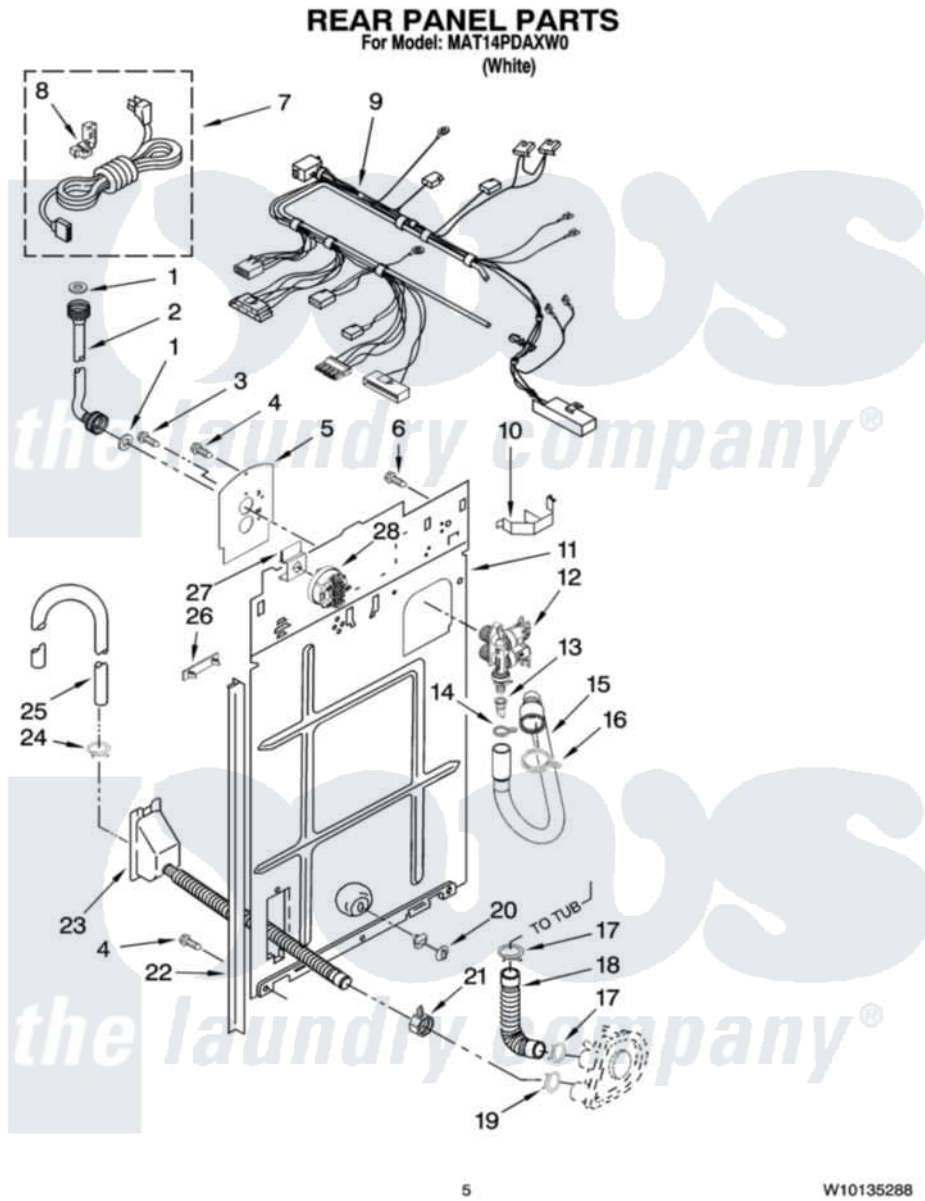

Maytag MAT14PDAXW0 04 - REAR PANEL PARTS

Maytag [Commercial Maytag MAT14PDAXW0 Washer Parts](#) Parts Diagram 04 - REAR PANEL PARTS
Click on the part number to view part

Item	Original Part Number	Replaced By	Status	Part Description
1	3976300	16123		Washer Inlet-Hose Miscellaneous Parts Must be Ordered Separately.
2	3949380			Hose, Water Inlet
"	3949381			Hose, Water Inlet
3	9740848			Screw, Mixing Valve Mounting
4	62863	3390631		Screw, 10-16 X 3/8
5	8541624	285930		Plate
6	3351614			Screw, Gearcase Cover Mounting
7	3976231	285928		Cord-Power
8	3952821	285777		Relief-Str
9	W10153452			Harness, Wiring
10	8055003			Clip, Harness And Pressure Switch
11	8541649	285929		Panel-Rear
12	W10151482			Valve, Water Inlet And Thermistor Assembly

13	8055306		Check Valve, Duck Bill
14	W10156124	596669	Clamp, Manifold
15	W10114765		Hose, Fresh Fill
16	W10151157	285655	Clamp, Hose
17	3363366	616099	Clamp
18	3951449	285871	Hose
19	W10142630	285655	Clamp, Hose
20	8519200		Support, Rear Panel
21	3976395		Restraint, Hose
22	3354204	62747	Pad, Rear Panel
23	8317959	W10358151	Drain Hose Assembly
24	8317496	285655	Clamp, Hose
25	W10141216		Hose, Discharge Gooseneck
26	389379		Retainer, Side To Feature Panel
27	W10133269		Bracket, Pressure Switch
28	W10134535		Pressure Switch Triple-Level