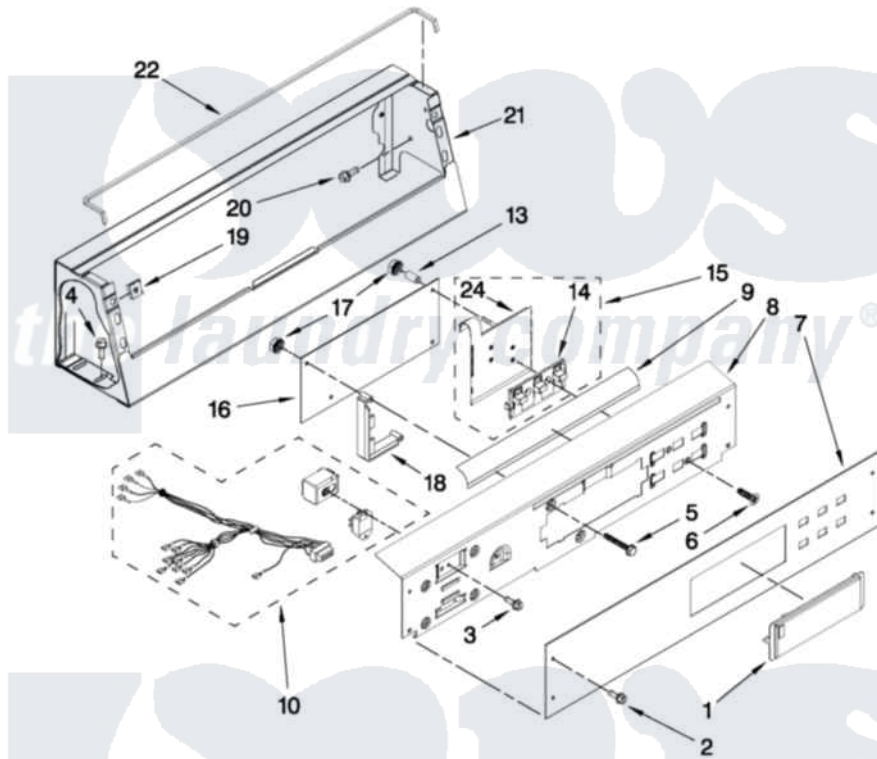

Maytag MAT14PDAXW1 02 - CONTROL PANEL PARTS

CONTROL PANEL PARTS

For Model: MAT14PDAXW1
(White)

FOR ORDERING INFORMATION REFER TO PARTS PRICE LIST

3

W10436980

Maytag [Commercial Maytag MAT14PDAXW1 Washer Parts](#) Parts Diagram 02 - CONTROL PANEL PARTS
Click on the part number to view part

Item	Original Part Number	Replaced By	Status	Part Description
1	W10131114			Cover, Display
2	W10131119			Screw, 8-18 X 5/16
3	W10142650			Screw, 6-32 X .490
4	3390631			Screw, 10-16 X 3/8
5	W10137322			Screw, 6-20 X 1.00
6	W10140652			Screw, 6-20 X 1/2
7	W10135334			Facia / Overlay
8	W10124210			Bracket, Control
9	W10133515			Deflector Switch Assembly
10	W10153453			Harness, Console And Relays
13	W10133514			Spacer
14	W10131113			Push Button
15	W10135389			Push Button And Switch Assembly
16	W10130701			Control Board
17	W10139046			Nut 6-32
18	W10161568			Shield, Probing

19	W10131123	NUT, 8 U-Type
20	W10139210	Screw, 8-18 X 5/16
21	W10205153	W10231471 Console
22	W10157932	Seal, Foam Cabinet
24	W10135255	Assembly, Membrane Switch And Backer Plate