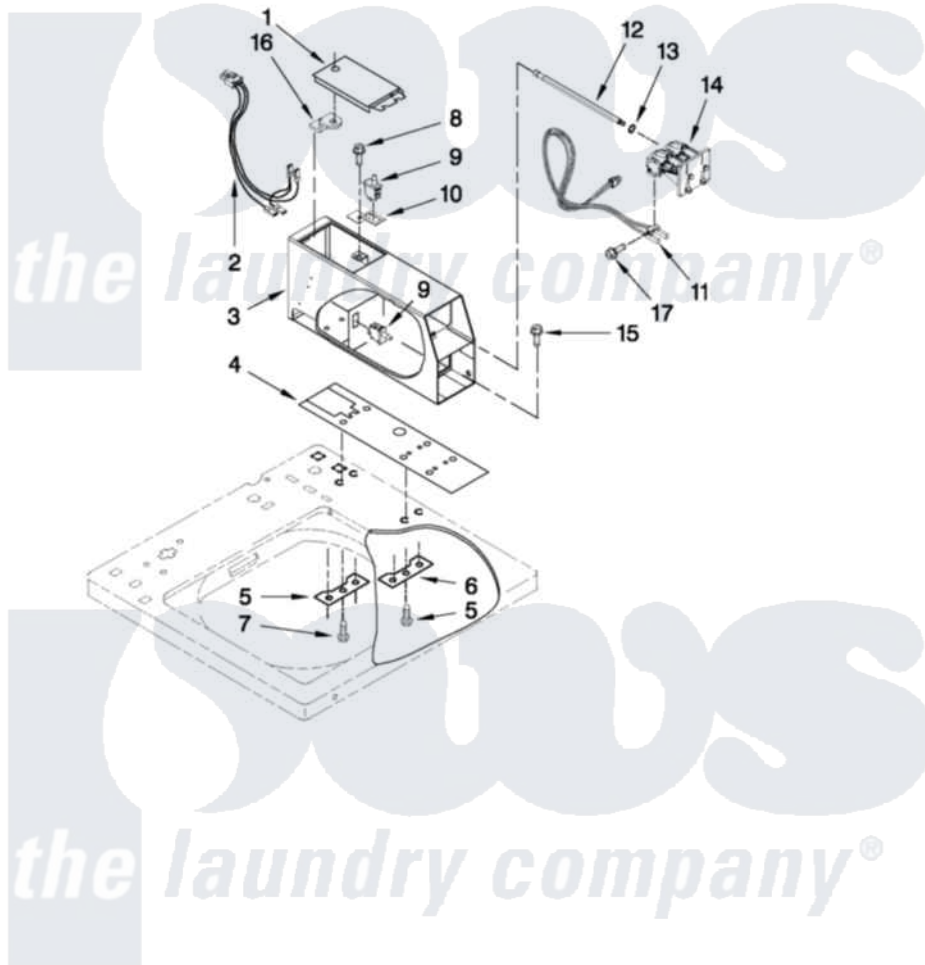

Maytag MAT14PDAXW1 03 - METER CASE PARTS

METER CASE PARTS

For Model: MAT14PDAXW1

(White)

FOR ORDERING INFORMATION REFER TO PARTS PRICE LIST

W10436980

4

[Maytag Commercial Maytag MAT14PDAXW1 Washer Parts](#) Parts Diagram 03 - METER CASE PARTS

[Click on the part number to view part](#)

Item	Original Part Number	Replaced By	Status	Part Description
1	3351136			Service Door Assembly
2	W10211244			Wire, Harness Service Switch
3	W10136645			Meter Case
4	3954812			Cushion, Meter Case
5	3353813			Plate, Mounting
6	3347825	3353813		Plate, Mounting
7	98445			Screw, 10-16 X 3/4
8	W10139210			Screw, 8-18 X 5/16
9	W10131838			Switch, Vault And Service Door
10	W10133508			Bracket, Service Switch
11	W10247389			Sensor
"	W10247388			Coin Optic Sensor Assembly Coin 2
12	W10137319			Hex-Bar Bolt
13	W10068270			Washer, Lock
14	W10133245			Dual Coin Drop Assembly

15	3353994	Bolt, Meter Case Mounting
"	3349065	Bolt, Meter Case Mounting
16	W10145154	Cam, Commercial Lock
17	W10142655	Screw, 6-20 X 1.00