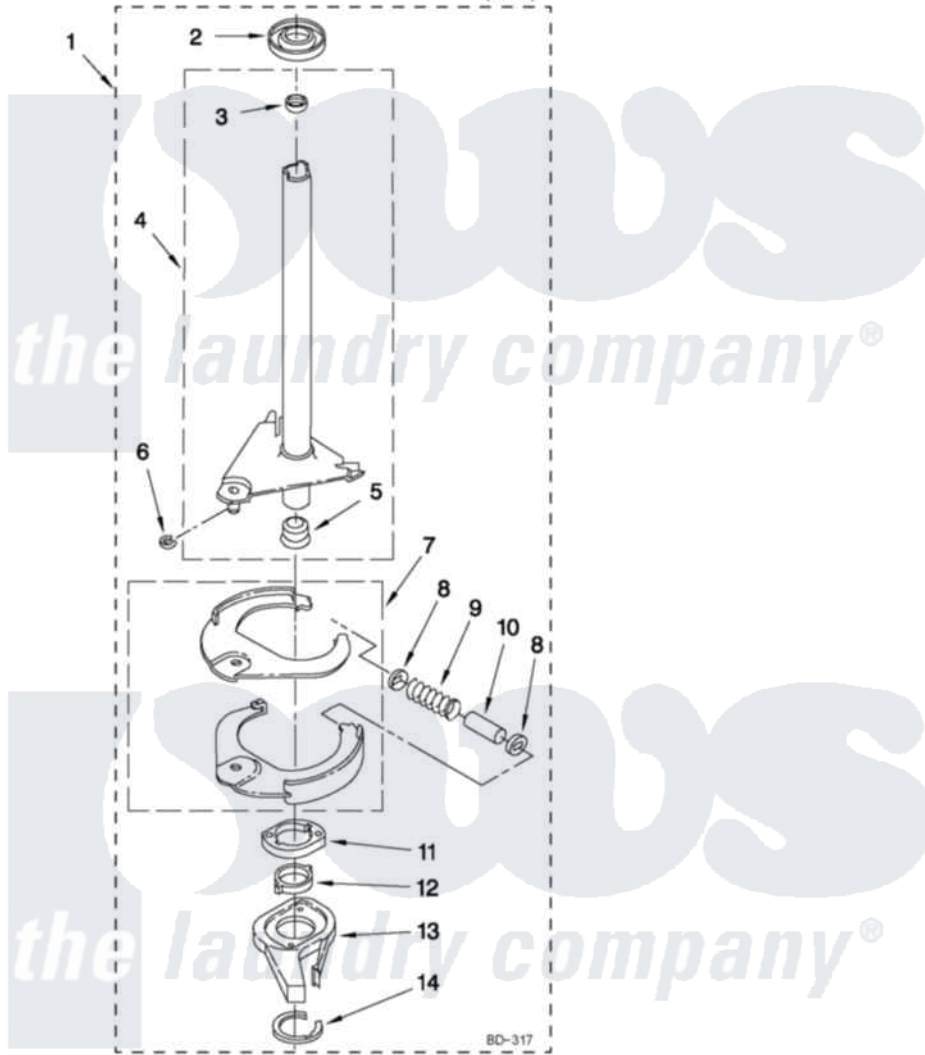

Maytag MAT14PDAXW1 08 - BRAKE AND DRIVE TUBE PARTS

BRAKE AND DRIVE TUBE PARTS

For Model: MAT14PDAXW1

(White)

BD-317

FOR ORDERING INFORMATION REFER TO PARTS PRICE LIST

W10436980

10

Maytag [Commercial Maytag MAT14PDAXW1 Washer Parts](#) Parts Diagram 08 - BRAKE AND DRIVE TUBE PARTS

[Click on the part number to view part](#)

Item	Original Part Number	Replaced By	Status	Part Description
1	W10157617			Brake And Drive Tube
2	62658			Ring, Thrust
3	356427			Seal, Spin Pinion
4	W10117001			Tube, Basket Drive
5	8546462			"T" Bearing, Spin Tube
6	W10083190			Ring, Retaining
7	W10150064	285438		Shoe-Brake
8	3353956	285658		Sleeve
9	387806		Not Available	Spring, Brake
10	3355360	285658		Sleeve
11	8546461			Cam, Brake Release
12	63022			Sleeve, Cam
13	64194	285790		Lining
14	W10083200			Ring, Retaining
NI	285208			Lubricant