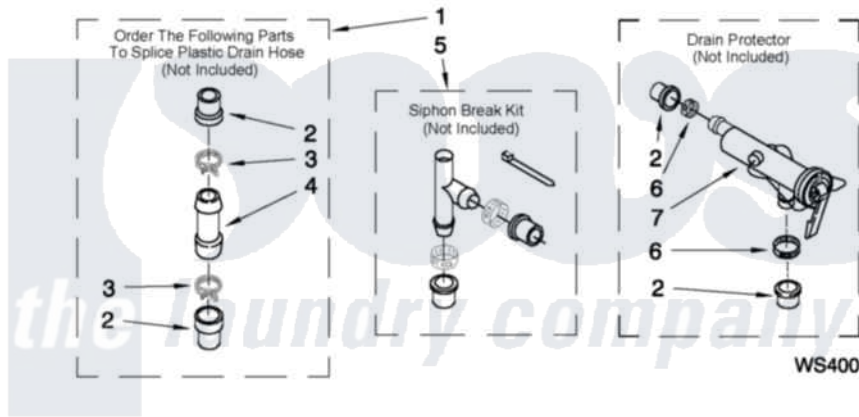

# Maytag MAT14PDAXW1 10 - WATER SYSTEM PARTS

## WATER SYSTEM PARTS

For Model: MAT14PDAXW1  
(White)

FOR ORDERING INFORMATION REFER TO PARTS PRICE LIST

W10436980

12

Maytag [Commercial Maytag MAT14PDAXW1 Washer Parts](#) Parts Diagram 10 - WATER SYSTEM PARTS  
Click on the part number to view part

Item	Original Part Number	Replaced By	Status	Part Description
1	<a href="#">285442</a>			Water System Parts
2	<a href="#">285321</a>			Water System Parts
3	370447	<a href="#">285655</a>		Clamp, Hose
4	<a href="#">16272</a>			Connector, Straight
5	<a href="#">285320</a>			Water System Parts
6	65349	<a href="#">285655</a>		Clamp, Hose
7	<a href="#">367031</a>			Water System Parts