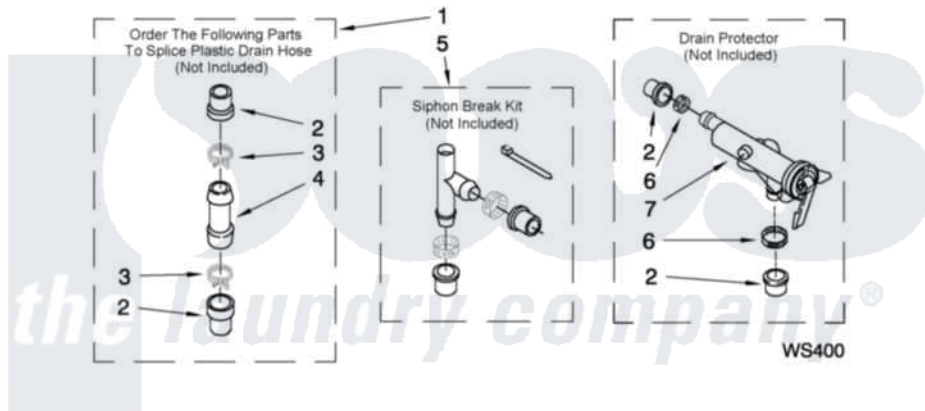

Maytag MAT14PRAWW0 10 - WATER SYSTEM PARTS

WATER SYSTEM PARTS

For Model: MAT14PRAWW0
(White)

FOR ORDERING INFORMATION REFER TO PARTS PRICE LIST

W10135285

16

Maytag [Commercial Maytag MAT14PRAWW0 Washer Parts](#) Parts Diagram 10 - WATER SYSTEM PARTS

Click on the part number to view part

Item	Original Part Number	Replaced By	Status	Part Description
1	285442			Water System Parts
2	285321			Water System Parts
3	370447	285655		Clamp, Hose
4	16272			Connector, Straight
5	285320			Water System Parts
6	65349	285655		Clamp, Hose
7	367031			Water System Parts