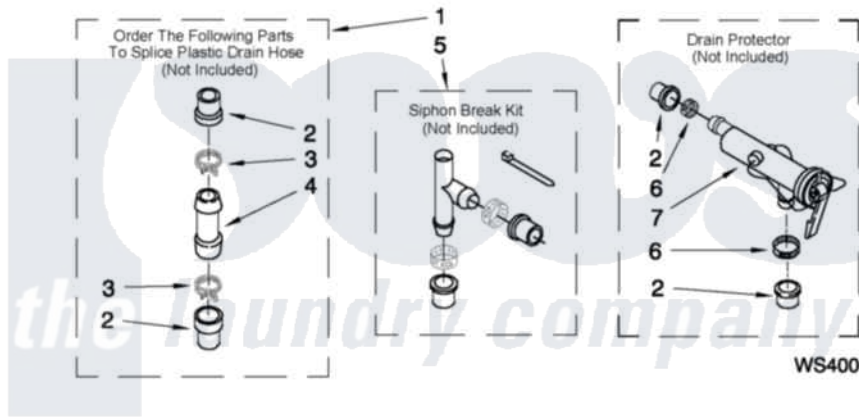

WATER SYSTEM PARTS

For Model: MAT14PRAWW1
(White)

FOR ORDERING INFORMATION REFER TO PARTS PRICE LIST

W10436977

14

Maytag [Commercial Maytag MAT14PRAWW1 Washer Parts](#) Parts Diagram 09 - WATER SYSTEM PARTS

Click on the part number to view part

Item	Original Part Number	Replaced By	Status	Part Description
1	285442			Water System Parts
2	285321			Water System Parts
3	370447	285655		Clamp, Hose
4	16272			Connector, Straight
5	285320			Water System Parts
6	65349	285655		Clamp, Hose
7	367031			Water System Parts