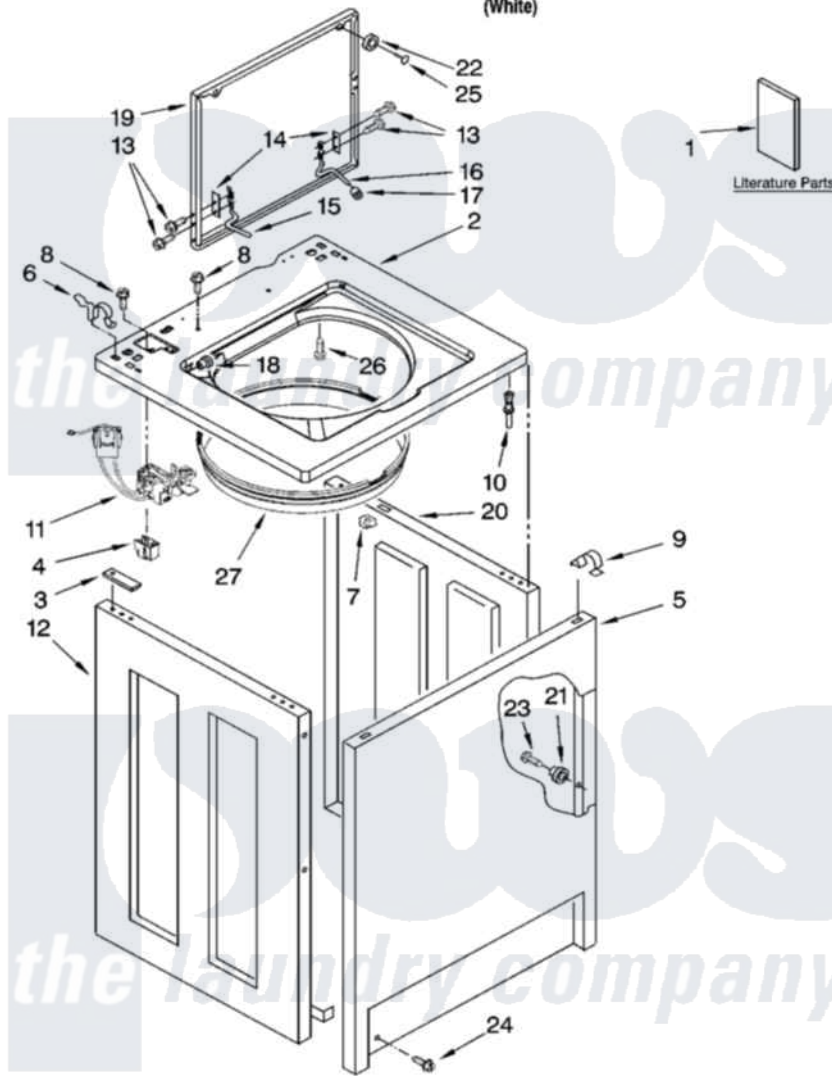

Maytag MAT15MNAGW0 01 - TOP AND CABINET PARTS

TOP AND CABINET PARTS

For Model: MAT15MNAGW0
(White)

W10135301

2

Maytag [Commercial Maytag MAT15MNAGW0 Washer Parts](#) Parts Diagram 01 - TOP AND CABINET PARTS
Click on the part number to view part

Item	Original Part Number	Replaced By	Status	Part Description
1	W10135298		Not Available	Installation Instructions (English)
"	W10181266			Wiring Diagram
"	W10135301		Not Available	Repair Parts List
2	W10201081			Top
3	3353950			Spacer, Cabinet To Top
4	W10180691			Shield, Lid Switch
5	3358500			Panel, Front
6	62780			Clip, Top And Cabinet And Rear Panel
7	90406			Cage Nut, 5/16-18
8	3351614			Screw, Gearcase Cover Mounting
9	18776			Lock, Front Top
10	3353949			Pin, Locator
11	8318084			Switch, Lid
12	3976382			Panel, Left Hand

13	W10119828		Screw, Lid Hinge Mounting
14	21097		Pad, Lid Hinge
15	8559336	W10225136	Hinge 7 Pad Assembly
16	54583		Hinge, Lid
17	19119		Bumper, Lid Hinge
18	21258		Bearing, Lid Hinge
19	W10171146	W10193854	Lid
20	3976380		Panel, Right Hand
21	3353812		Locator
22	356908		Bumper, Lid
23	3400804	98165	Screw
24	3400077		Screw, 10-16 X 1/2
25	356907		Rivet, Plastic
26	3353993		Screw 10-16 X .690
27	8271956		Splash Shield Assembly