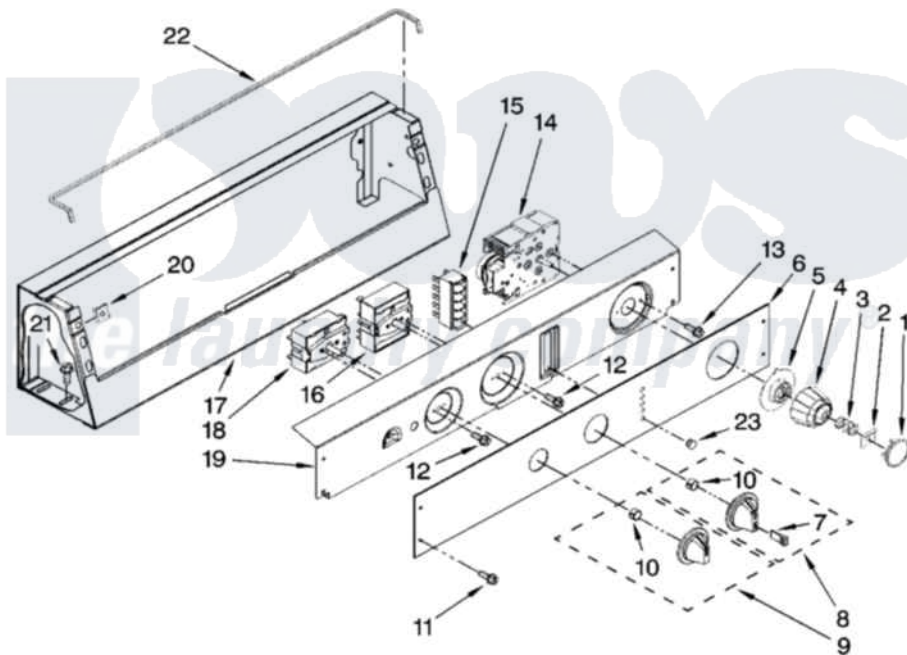

# Maytag MAT15MNAGW0 02 - CONTROL PANEL PARTS

## CONTROL PANEL PARTS

For Model: MAT15MNAGW0  
(White)

W10135301

4

Maytag [Commercial Maytag MAT15MNAGW0 Washer Parts](#) Parts Diagram 02 - CONTROL PANEL PARTS  
[Click on the part number to view part](#)

Item	Original Part Number	Replaced By	Status	Part Description
1	<a href="#">W10133501</a>			Cap, Knob
2	<a href="#">W10137328</a>			Retainer, Knob
3	<a href="#">W10133497</a>			Spring, Timer Knob
4	<a href="#">W10133500</a>			Knob, Control
5	<a href="#">W10133496</a>			Skirt, Dial
6	<a href="#">W10135342</a>			Facia / Overlay
7	<a href="#">W10141516</a>			Bumper, Lid
8	<a href="#">W10133503</a>			Knob And Bumper Assembly
9	<a href="#">W10133504</a>			Knob
10	<a href="#">W10140928</a>			Clip, Knob
11	<a href="#">W10131119</a>			Screw, 8-18 X 5/16
12	<a href="#">W10139100</a>			Screw, 8-32 X 1/2
13	<a href="#">3400076</a>			Screw, Bracket Mounting
14	<a href="#">W10159946</a>			Timer
15	<a href="#">W10133276</a>			Indicator, Five Light
16	<a href="#">W10135589</a>			Switch, Cycle Selector

17	W10205150	<a href="#">W10235158</a>	Console
18	<a href="#">W10135588</a>	<a href="#">W10330138</a>	Switch, 2 Way Load Size
19	<a href="#">W10124212</a>		Bracket, Control
20	<a href="#">W10131123</a>		NUT, 8 U-Type
21	<a href="#">3390631</a>		Screw, 10-16 X 3/8
22	<a href="#">8318396</a>		Foam-Seal
23	<a href="#">W10133502</a>		Lens, Pilot Light Amber