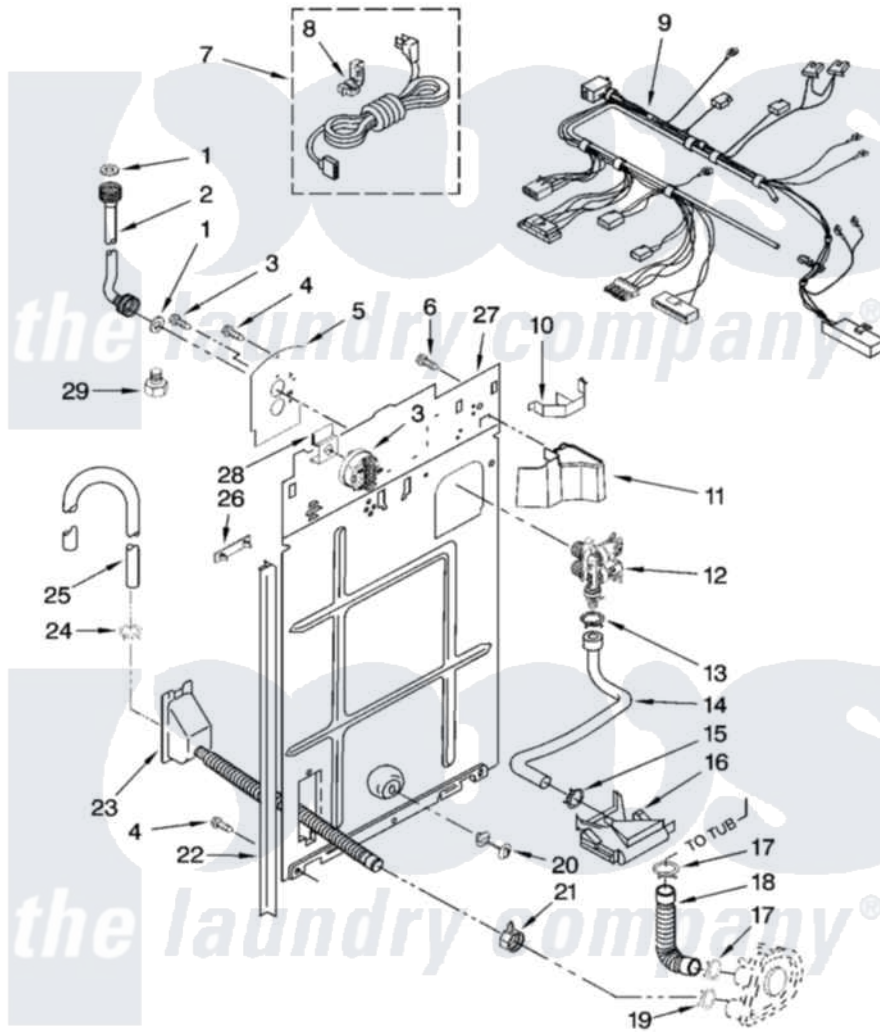

Maytag MAT15MNAGW0 03 - REAR PANEL PARTS

REAR PANEL PARTS

For Model: MAT15MNAGW0
(White)

W10135301

6

Maytag [Commercial Maytag MAT15MNAGW0 Washer Parts](#) Parts Diagram 03 - REAR PANEL PARTS
Click on the part number to view part

Item	Original Part Number	Replaced By	Status	Part Description
1	W10242307	16123		Washer Inlet-Hose Miscellaneous Parts Must be Ordered Separately.
2	3949383			Hose, Water Inlet
"	3949382			Hose, Water Inlet
3	W10153112			Pressure Switch Triple-Level
4	62863	3390631		Screw, 10-16 X 3/8
5	8541624	285930		Plate
6	3351614			Screw, Gearcase Cover Mounting
7	8559417	W10121455		Cord, Power
8	8559337	285777		Relief-Str
9	W10186656			Harness, Wiring
10	8055003			Clip, Harness And Pressure Switch
11	8314879			Shield, Inlet Valve
12	3360397			Valve, Water Mixing
13	W10096851	596669		Clamp, Manifold

14	8541607	3357328	Hose, Vacuum Break
15	W10096852	596669	Clamp, Manifold
16	387606	3360977	Break-Vac
17	W10094820	616099	Clamp
18	W10116973	285871	Hose
19	W10142630	285655	Clamp, Hose
20	8519200		Support, Rear Panel
21	3976395		Restraint, Hose
22	3354204	62747	Pad, Rear Panel
23	8317959	W10358151	Drain Hose Assembly
24	W10112110	285655	Clamp, Hose
25	W10141216		Hose, Discharge Gooseneck
26	389379		Retainer, Side To Feature Panel
27	8541652	285931	Panel-Rear
28	W10133269		Bracket, Pressure Switch
29	3357397		Adapter, Water Inlet Hose