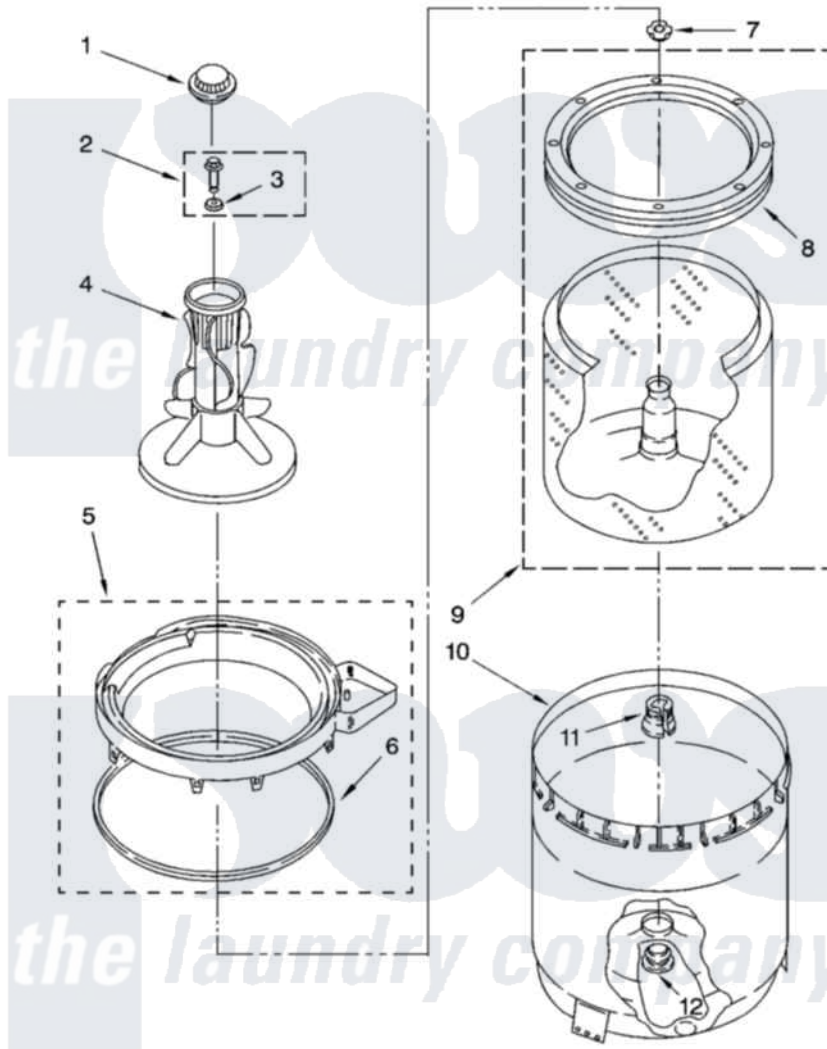

Maytag MAT15MNAGW0 04 - AGITATOR, BASKET AND TUB PARTS

AGITATOR, BASKET AND TUB PARTS

For Model: MAT15MNAGW0

(White)

W10135301

8

Maytag [Commercial Maytag MAT15MNAGW0 Washer Parts](#) Parts Diagram 04 - AGITATOR, BASKET AND TUB PARTS

[Click on the part number to view part](#)

Item	Original Part Number	Replaced By	Status	Part Description
1	W10131111			Cap, Agitator
2	W10003790			Screw And Washer
3	3949550			Washer
4	W10131112			Agitator
5	8528150	W10445870		Ring-Tub
6	3976308			Gasket, Tub Ring
7	21366			Nut, Spanner
8	387240			Ring, Balance
9	8526017	W10389329		Clothes Container, Assembly
10	W10135425	63849		Strain Relief, Power Cord
11	389140			Tub Block, Basket Drive
12	383727			Gasket, Centerpod