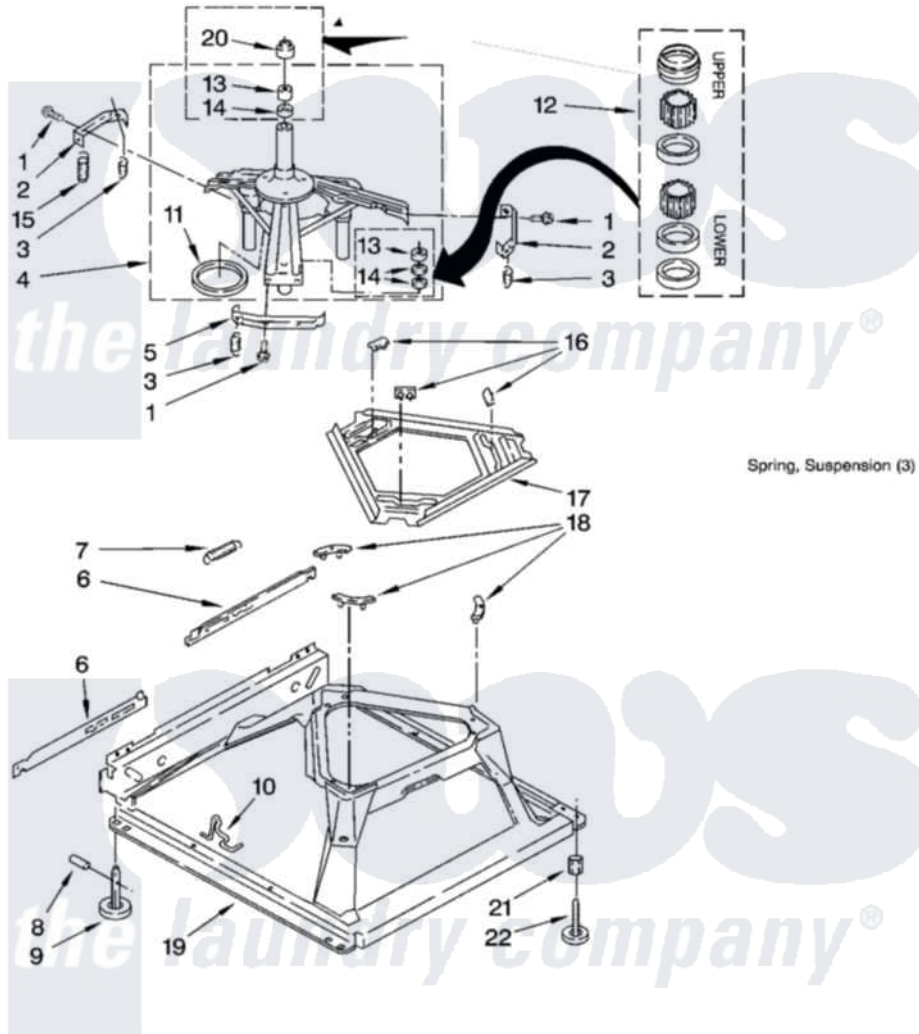

Maytag MAT15MNAGW0 06 - MACHINE BASE PARTS

MACHINE BASE PARTS

For Model: MAT15MNAGW0
(White)

Spring, Suspension (3)

11

W10135301

Maytag Commercial Maytag MAT15MNAGW0 Washer Parts Parts Diagram 06 - MACHINE BASE PARTS
Click on the part number to view part

Item	Original Part Number	Replaced By	Status	Part Description
1	3400076			Screw, Bracket Mounting
2	64067			Bracket, Spring Outer
3	63907			Spring, Suspension
4	3362087	280184		Support
5	64065			Bracket, Spring Outer
6	63466			Link, Leveling Mechanism
7	62597	8316845		Spring
8	62837			Pin, Knurled
9	62596	285244		Feet-Leveling
10	W10145155			Retainer, Suspension Spring
11	63134			Ring, Sound Deadening
12	285203			Centerpost Bearing Kit
13	8546455			Bearing, Centerpost
14	357409	359449		Seal, Agitator Shaft
15	388492	W10250667		Spring, Counterweight
16	62568	285219		Pad

17	3946509		Plate, Suspension
18	3363660	285744	Pad
19	3946512	285771	Base
20	8577376		Seal, Centerpost
21	3359452		Nut, Lock
22	W10001130		Foot, Leveling