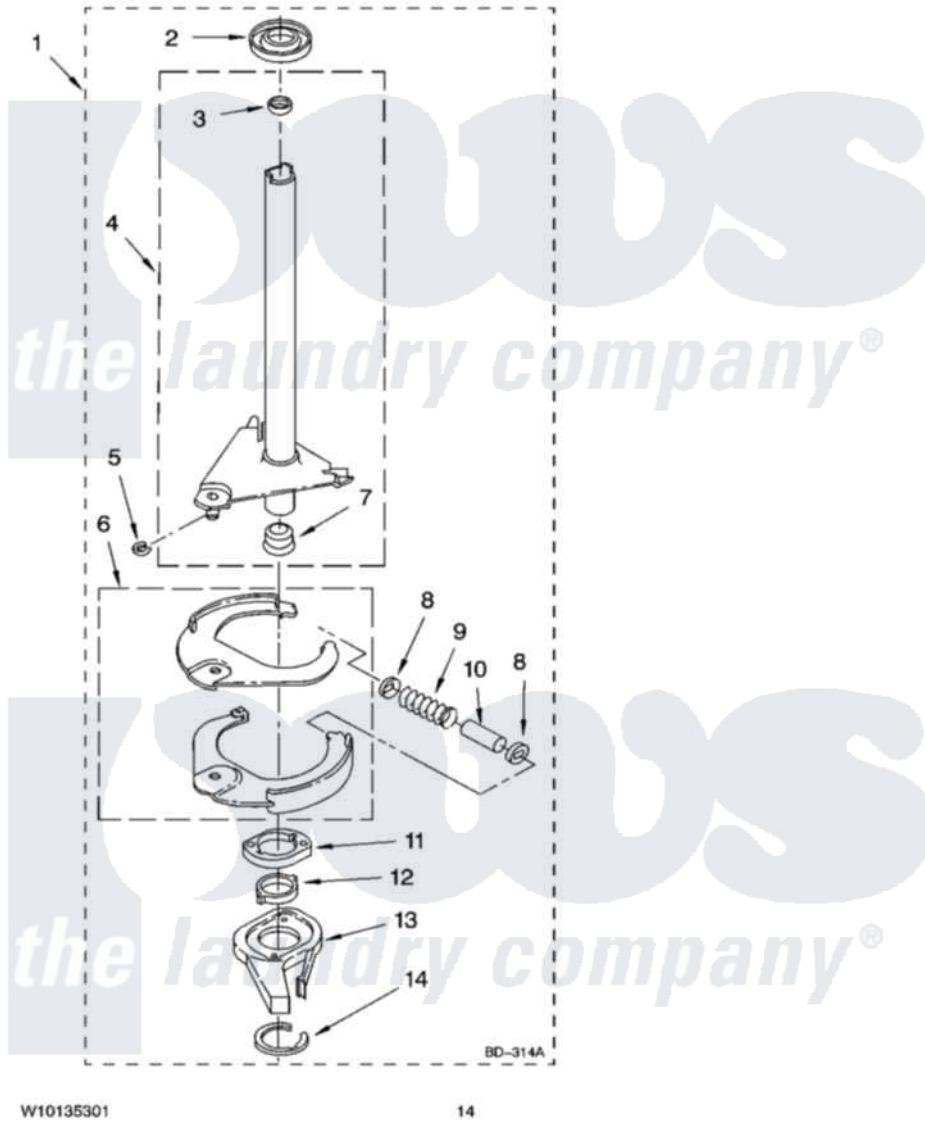

# Maytag MAT15MNAGW0 08 - BRAKE AND DRIVE TUBE PARTS

## BRAKE AND DRIVE TUBE PARTS

For Model: MAT15MNAGW0  
(White)

Maytag [Commercial Maytag MAT15MNAGW0 Washer Parts](#) Parts Diagram 08 - BRAKE AND DRIVE TUBE PARTS  
Click on the part number to view part

Item	Original Part Number	Replaced By	Status	Part Description
1	388951	<a href="#">285792</a>		Basketdrive
2	<a href="#">62658</a>			Ring, Thrust
3	<a href="#">356427</a>			Seal, Spin Pinion
4	64027	<a href="#">64208</a>		Tube-Spin
5	64035	<a href="#">W10083190</a>		Ring, Retaining
6	64232	<a href="#">285438</a>		Shoe-Brake
7	62703	<a href="#">8546462</a>		"T" Bearing, Spin Tube
8	3353956	<a href="#">285658</a>		Sleeve
9	62647		Not Available	Spring, Brake
10	3355360	<a href="#">285658</a>		Sleeve
11	<a href="#">661516</a>	<a href="#">8546461</a>		Cam, Brake Release
12	<a href="#">63022</a>			Sleeve, Cam
13	64194	<a href="#">285790</a>		Lining
14	<a href="#">90368</a>	<a href="#">W10083200</a>		Ring, Retaining
NI	BLANK		Not Available	FOLLOWING PARTS NOT ILLUSTRATED
"	<a href="#">285208</a>			Lubricant