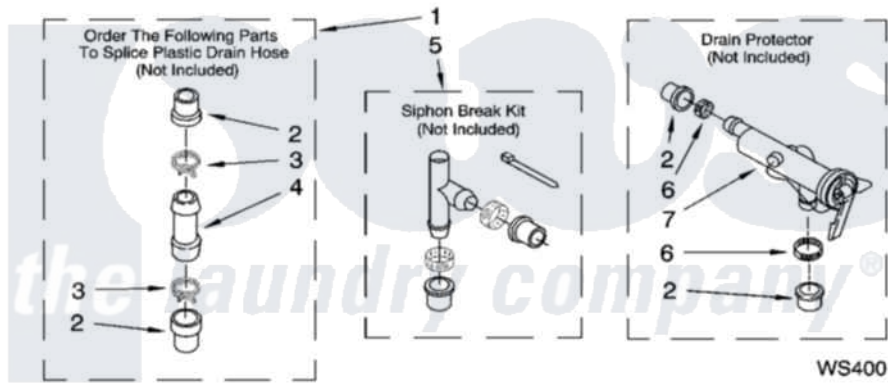

**Maytag MAT15MNAGW0 10 - WATER SYSTEM PARTS, OPTIONAL PARTS
(NOT INCLUDED)**

WATER SYSTEM PARTS

For Model: MAT15MNAGW0
(White)

W10135301

16

Maytag [Commercial Maytag MAT15MNAGW0 Washer Parts](#) Parts Diagram 10 - WATER SYSTEM PARTS,
OPTIONAL PARTS (NOT INCLUDED)
Click on the part number to view part

Item	Original Part Number	Replaced By	Status	Part Description
1	285442			Water System Parts
2	285321			Water System Parts
3	370447	285655		Clamp, Hose
4	16272			Connector, Straight
5	285320			Water System Parts
6	65349	285655		Clamp, Hose
7	367031			Water System Parts
NI	72017			Paint, Touch-Up
"	350938			Paint, Pressurized Spray B
"	350930			Paint, Pressurized Spray B
"	799344			Paint, Touch-Up)
"	BLANK		Not Available	OIL
"	350572			Oil
"	BLANK		Not Available	LUBRICANT
"	285208			Lubricant