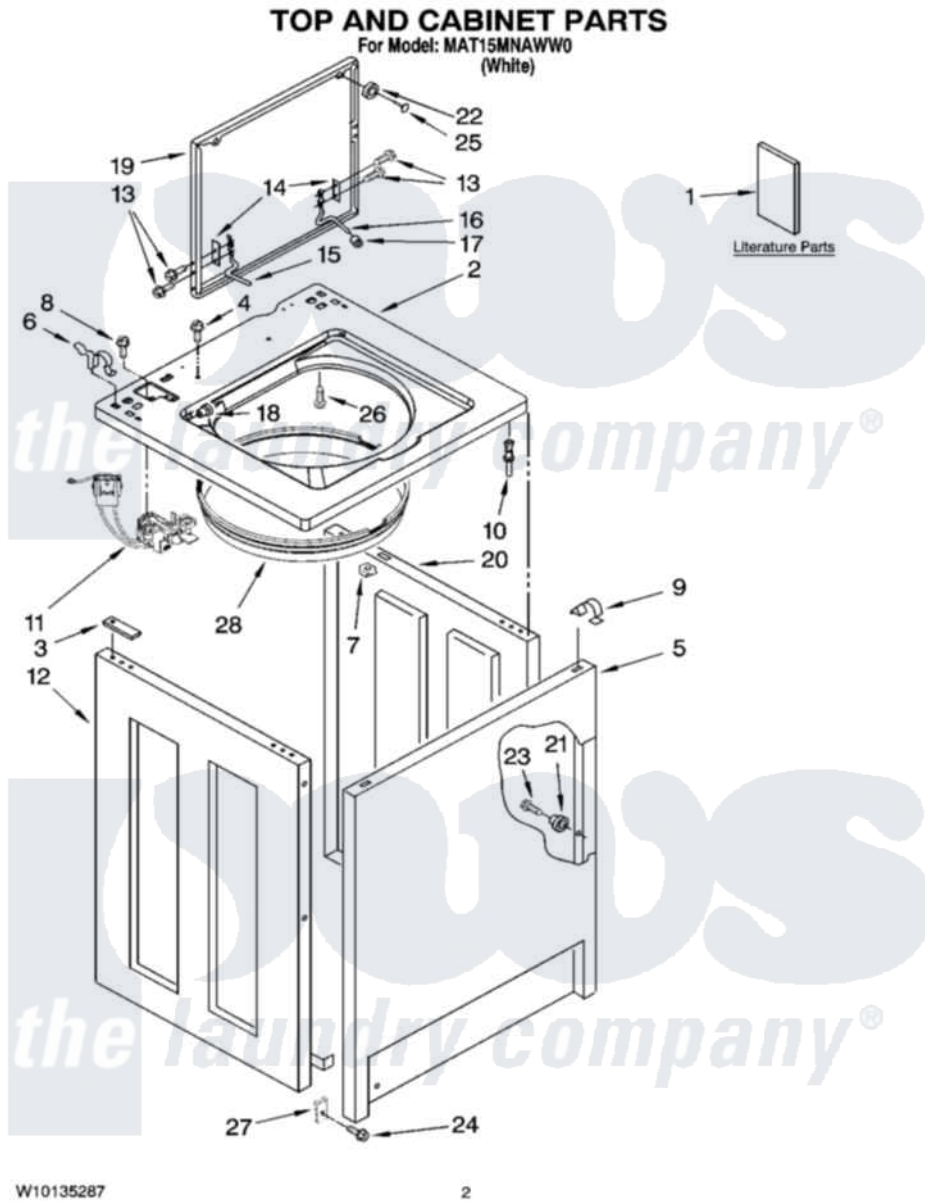

# Maytag MAT15MNAWW0 01 - TOP AND CABINET PARTS

Maytag [Commercial Maytag MAT15MNAWW0 Washer Parts](#) Parts Diagram 01 - TOP AND CABINET PARTS  
Click on the part number to view part

Item	Original Part Number	Replaced By	Status	Part Description
1	W10135294		Not Available	Installation Instructions
"	<a href="#">W10130354</a>			Wiring Diagram
"	<a href="#">W10135287</a>			Repair Parts List
2	<a href="#">W10136709</a>			Top
3	<a href="#">3353950</a>			Spacer, Cabinet To Top
4	<a href="#">3351614</a>			Screw, Gearcase Cover Mounting
5	<a href="#">3358500</a>			Panel, Front
6	<a href="#">62780</a>			Clip, Top And Cabinet And Rear Panel
7	<a href="#">90406</a>			Cage Nut, 5/16-18
8	<a href="#">3400611</a>			Screw And Washer, Lid Switch
9	<a href="#">18776</a>			Lock, Front Top
10	<a href="#">3353949</a>			Pin, Locator
11	<a href="#">8054980</a>			Switch, Lid
12	<a href="#">3976382</a>			Panel, Left Hand
13	<a href="#">W10119828</a>			Screw, Lid Hinge Mounting

14	<a href="#">21097</a>		Pad, Lid Hinge
15	<a href="#">8524784</a>		Hinge, Lid
16	<a href="#">54583</a>		Hinge, Lid
17	<a href="#">19119</a>		Bumper, Lid Hinge
18	<a href="#">21258</a>		Bearing, Lid Hinge
19	<a href="#">W10135387</a>	<a href="#">W10193854</a>	Lid
20	<a href="#">3976380</a>		Panel, Right Hand
21	<a href="#">3353812</a>		Locator
22	<a href="#">356908</a>		Bumper, Lid
23	718258	<a href="#">9741232</a>	Screw, 8-18 X 5/8
24	<a href="#">3400077</a>		Screw, 10-16 X 1/2
25	<a href="#">356907</a>		Rivet, Plastic
26	<a href="#">3353993</a>		Screw 10-16 X .690
27	<a href="#">98234</a>		Clip, U-Bend
28	<a href="#">8271956</a>		Splash Shield Assembly