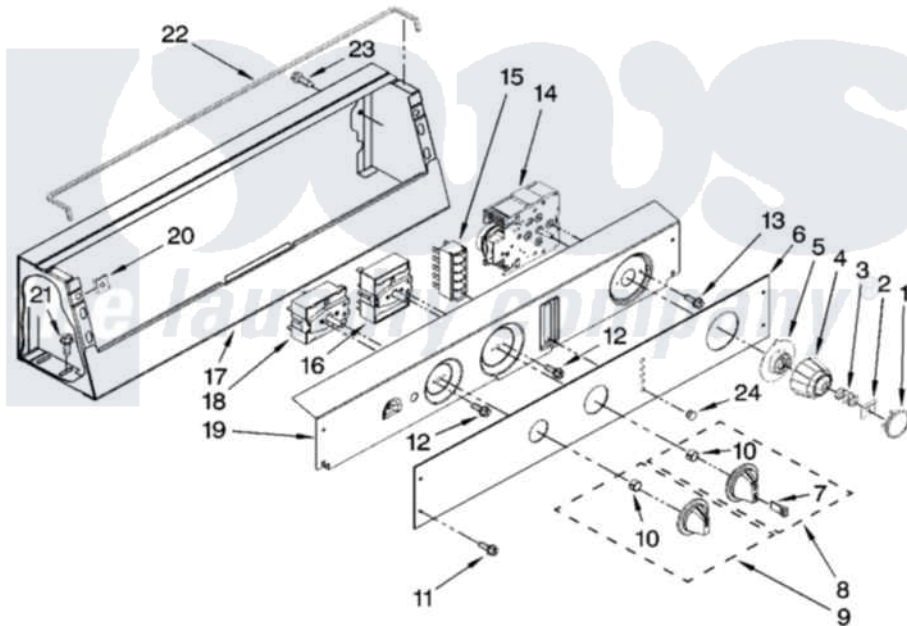

**CONTROL PANEL PARTS**

For Model: MAT15MNAWW0  
(White)

W10135287

4

Maytag [Commercial Maytag MAT15MNAWW0 Washer Parts](#) Parts Diagram 02 - CONTROL PANEL PARTS  
[Click on the part number to view part](#)

Item	Original Part Number	Replaced By	Status	Part Description
1	<a href="#">W10133501</a>			Cap, Knob
2	<a href="#">W10137328</a>			Retainer, Knob
3	<a href="#">W10133497</a>			Spring, Timer Knob
4	<a href="#">W10133500</a>			Knob, Control
5	<a href="#">W10133496</a>			Skirt, Dial
6	<a href="#">W10135337</a>			Facia / Overlay
7	<a href="#">W10141516</a>			Bumper, Lid
8	<a href="#">W10133503</a>			Knob And Bumper Assembly
9	<a href="#">W10133504</a>			Knob
10	<a href="#">W10140928</a>			Clip, Knob
11	<a href="#">W10131119</a>			Screw, 8-18 X 5/16
12	<a href="#">W10139100</a>			Screw, 8-32 X 1/2
13	<a href="#">3400076</a>			Screw, Bracket Mounting
14	<a href="#">W10130353</a>			Timer
15	W10135690	<a href="#">206881</a>		Indicator, Light
16	<a href="#">W10135589</a>			Switch, Cycle Selector

17	W10137300	<a href="#">W10207168</a>	Console
18	<a href="#">W10135588</a>	<a href="#">W10330138</a>	Switch, 2 Way Load Size
19	<a href="#">W10124212</a>		Bracket, Control
20	<a href="#">W10131123</a>		NUt, 8 U-Type
21	<a href="#">3390631</a>		Screw, 10-16 X 3/8
22	<a href="#">8318396</a>		Foam-Seal
23	489290	<a href="#">488488</a>	Screw
24	<a href="#">W10133502</a>		Lens, Pilot Light Amber