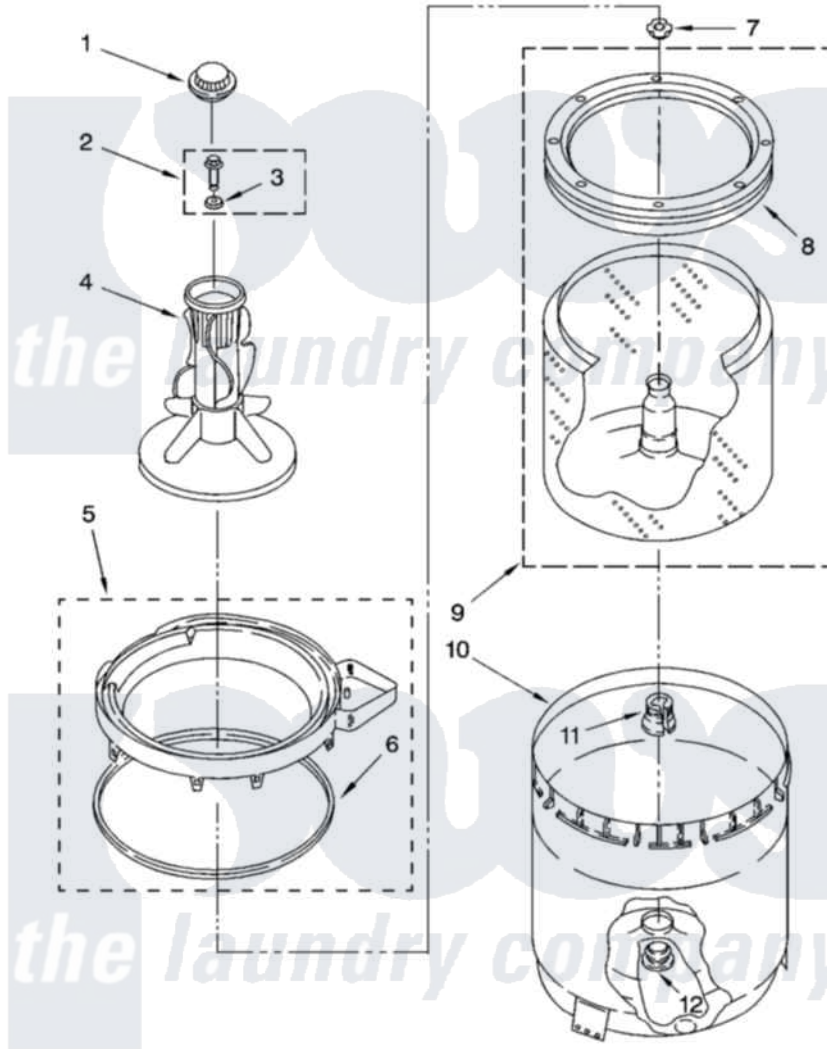

Maytag MAT15MNAWW0 04 - AGITATOR, BASKET AND TUB PARTS

AGITATOR, BASKET AND TUB PARTS

For Model: MAT15MNAWW0
(White)

W10135287

8

Maytag [Commercial Maytag MAT15MNAWW0 Washer Parts](#) Parts Diagram 04 - AGITATOR, BASKET AND TUB PARTS

[Click on the part number to view part](#)

Item	Original Part Number	Replaced By	Status	Part Description
1	W10131111			Cap, Agitator
2	W10003790			Screw And Washer
3	3949550			Washer
4	W10131112			Agitator
5	8528150	W10445870		Ring-Tub
6	3976308			Gasket, Tub Ring
7	21366			Nut, Spanner
8	387240			Ring, Balance
9	8526017	W10389329		Clothes Container, Assembly
10	W10135425	63849		Strain Relief, Power Cord
11	389140			Tub Block, Basket Drive
12	383727			Gasket, Centerpod