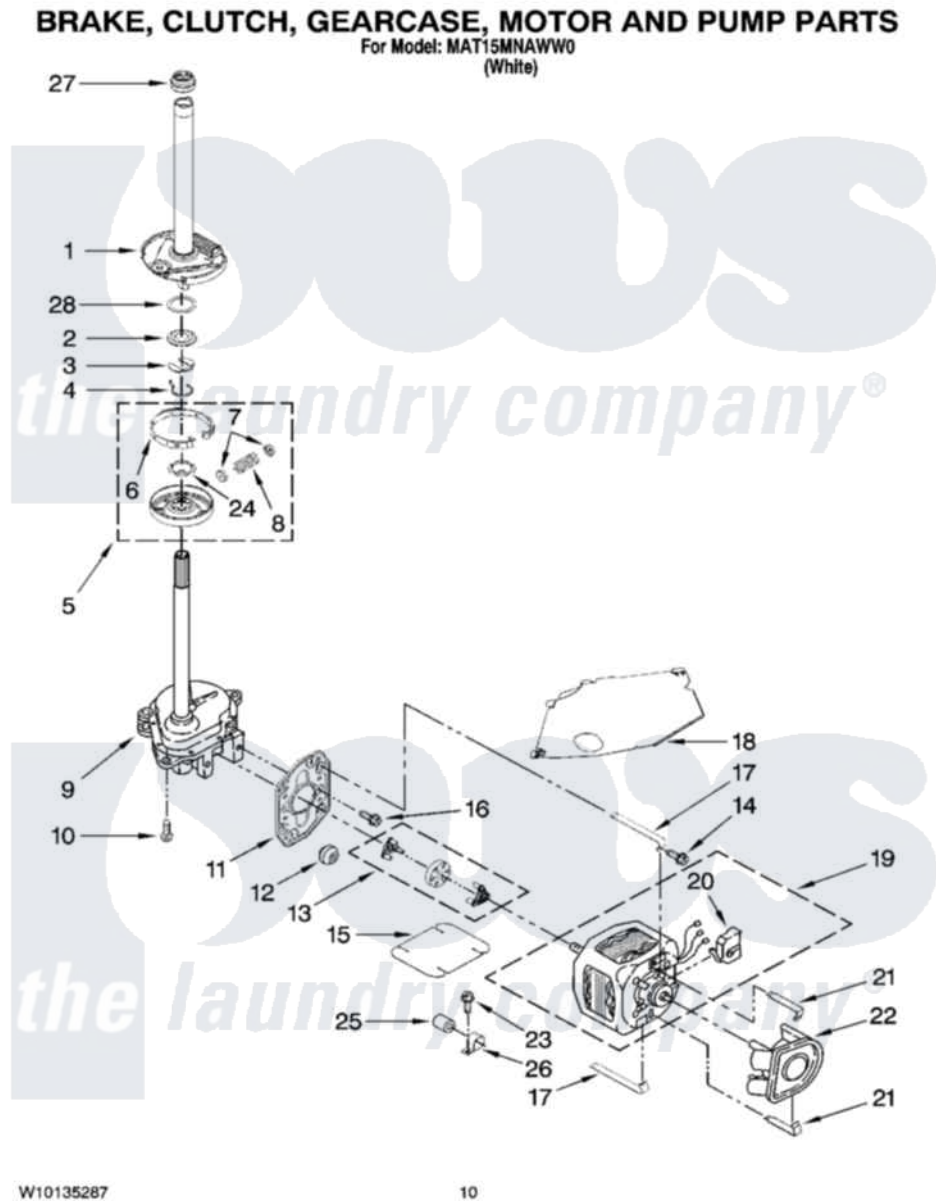

Maytag MAT15MNAWW0 05 - BRAKE, CLUTCH, GEARCASE, MOTOR AND PUMP PARTS

Maytag [Commercial Maytag MAT15MNAWW0 Washer Parts](#) Parts Diagram 05 - BRAKE, CLUTCH, GEARCASE, MOTOR AND PUMP PARTS
Click on the part number to view part

Item	Original Part Number	Replaced By	Status	Part Description
1	388952	285792		Basketdrive
2	63292			Washer, Spin Tube Thrust
3	62697	W10080230		Ring, Spin Tube Support
4	63283	285353		Ring
5	8299642			Clutch
6	3951993			Band And Lining, Clutch
7	62646			Cap, Clutch Spring
8	8559387			Spring And Damper Assembly
9	W10140301	W10140307		Gearcase
10	3357334	3400516		Screw Anti-Rattle
11	62611			Plate, Motor Mount To Gearcase
12	62691			Grommet, Motor
13	3978849	285852A		Coupling
14	3387485	273556		Screw, 10-16 X 5/8

15	3946532		Shield, Motor
16	3400516		Screw Anti-Rattle
17	W10086010		Retainer, Motor
18	3362089		Shield, Tub To Motor
19	W10153111		Motor, Main Drive
20	3952056		Switch, Main Drive Motor
21	8546127		Retainer, Pump
22	3363394		Pump
23	62863	3390631	Screw, 10-16 X 3/8
24	3355454		Clip, Main Drive
25	8572717		Capacitor, Motor Start
26	3949496		Clamp, Capacitor
27	8577374		Seal, Centerpost
28	8578981		Washer, Thrust