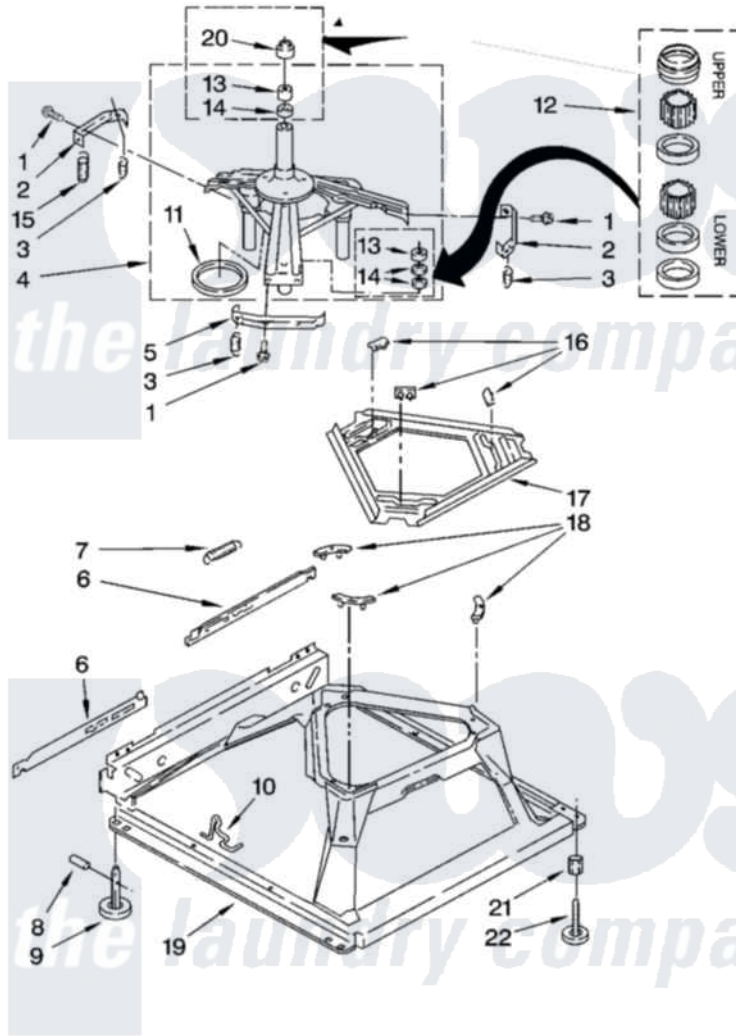

# Maytag MAT15MNAWW0 06 - MACHINE BASE PARTS

## MACHINE BASE PARTS

For Model: MAT15MNAWW0  
(White)

11

W10135287

Maytag [Commercial Maytag MAT15MNAWW0 Washer Parts](#) Parts Diagram 06 - MACHINE BASE PARTS  
Click on the part number to view part

Item	Original Part Number	Replaced By	Status	Part Description
1	<a href="#">3400076</a>			Screw, Bracket Mounting
2	<a href="#">64067</a>			Bracket, Spring Outer
3	<a href="#">63907</a>			Spring, Suspension
4	3362087	<a href="#">280184</a>		Support
5	<a href="#">64065</a>			Bracket, Spring Outer
6	<a href="#">63466</a>			Link, Leveling Mechanism
7	62597	<a href="#">8316845</a>		Spring
8	<a href="#">62837</a>			Pin, Knurled
9	62596	<a href="#">285244</a>		Feet-Leveling
10	<a href="#">W10145155</a>			Retainer, Suspension Spring
11	<a href="#">63134</a>			Ring, Sound Deadening
12	<a href="#">285203</a>			Centerpost Bearing Kit
13	<a href="#">8546455</a>			Bearing, Centerpost
14	357409	<a href="#">359449</a>		Seal, Agitator Shaft
15	8534035	<a href="#">285901</a>		Spring
16	62568	<a href="#">285219</a>		Pad

17	<a href="#">3946509</a>		Plate, Suspension
18	3363660	<a href="#">285744</a>	Pad
19	W10135411	<a href="#">285771</a>	Base
20	<a href="#">8577376</a>		Seal, Centerpost
21	<a href="#">3359452</a>		Nut, Lock
22	<a href="#">W10001130</a>		Foot, Leveling