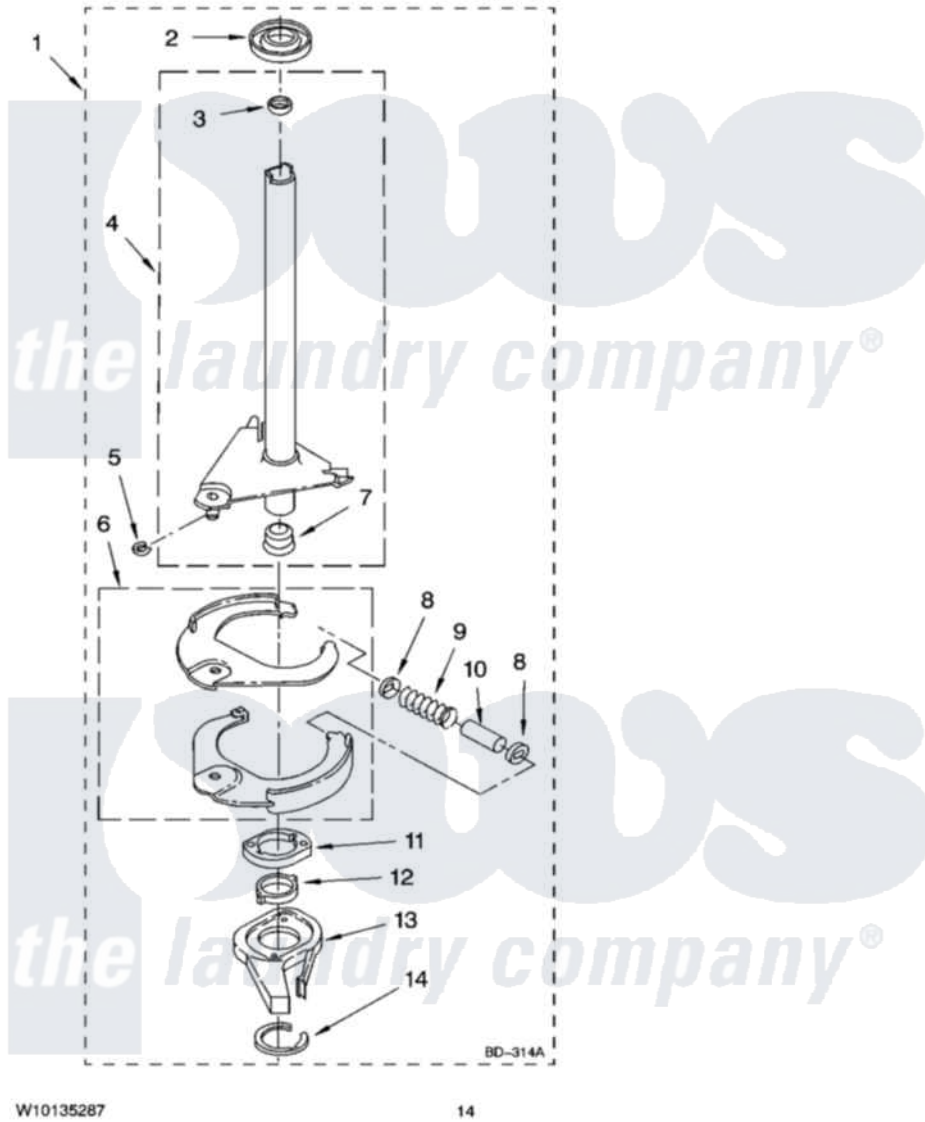

Maytag MAT15MNAWW0 08 - BRAKE AND DRIVE TUBE PARTS

BRAKE AND DRIVE TUBE PARTS

For Model: MAT15MNAWW0
(White)

Maytag Commercial Maytag MAT15MNAWW0 Washer Parts Parts Diagram 08 - BRAKE AND DRIVE TUBE PARTS
Click on the part number to view part

Item	Original Part Number	Replaced By	Status	Part Description
1	388951	285792		Basketdrive
2	62658			Ring, Thrust
3	356427			Seal, Spin Pinion
4	64027	64208		Tube-Spin
5	64035	W10083190		Ring, Retaining
6	64232	285438		Shoe-Brake
7	62703	8546462		"T" Bearing, Spin Tube
8	3353956	285658		Sleeve
9	62647		Not Available	Spring, Brake
10	3355360	285658		Sleeve
11	661516	8546461		Cam, Brake Release
12	63022			Sleeve, Cam
13	64194	285790		Lining
14	90368	W10083200		Ring, Retaining
	BLANK		Not Available	FOLLOWING PARTS NOT ILLUSTRATED
"	285208			Lubricant