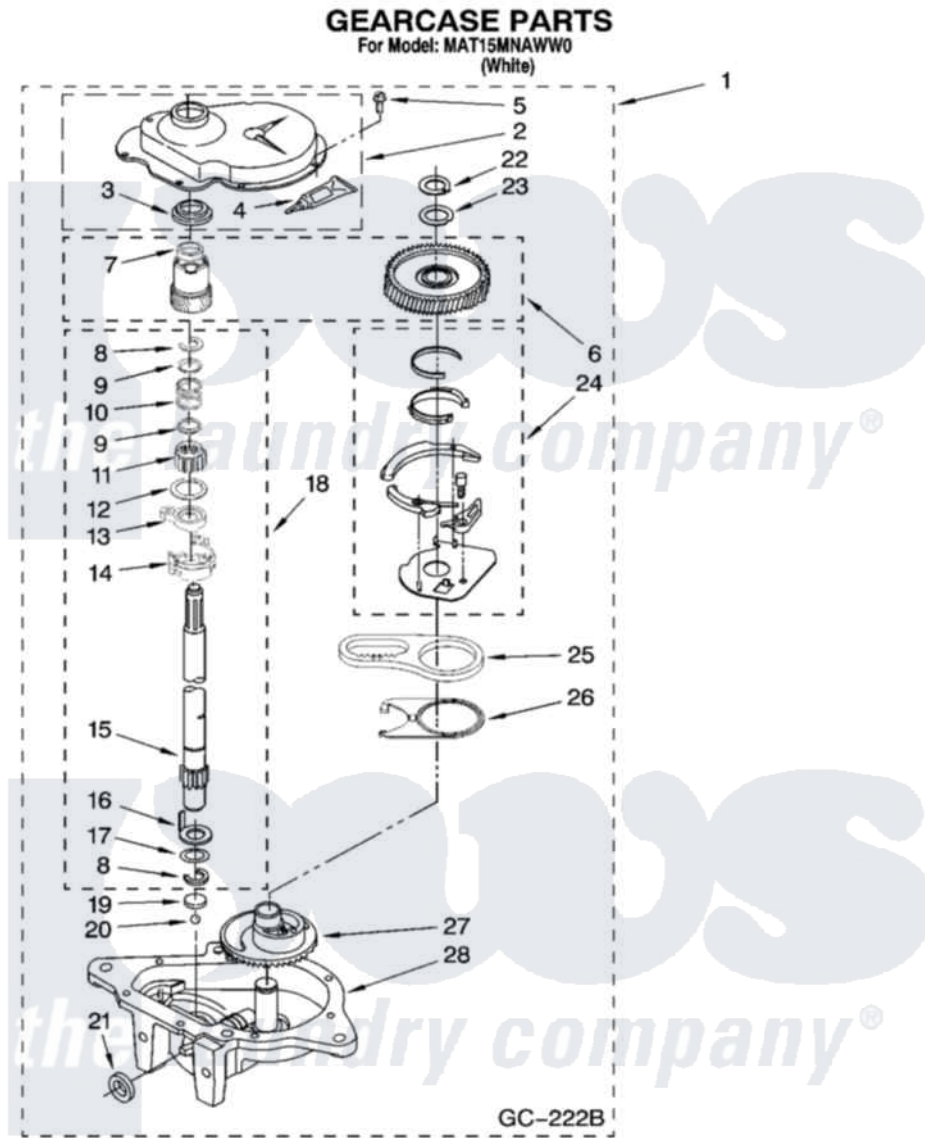

Maytag MAT15MNAWW0 09 - GEARCASE PARTS

15

W10135287

Maytag [Commercial Maytag MAT15MNAWW0 Washer Parts](#) Parts Diagram 09 - GEARCASE PARTS
Click on the part number to view part

Item	Original Part Number	Replaced By	Status	Part Description
1	W10140301	W10140307		Gearcase
2	285202			Cover, Gearcase
3	3349985			Seal, Gearcase Cover
4	285195			Sealer Sealer, Gasket
5	3351614			Screw, Gearcase Cover Mounting
6	W10172898			Spin Pinion And Gear Spin Kit
7	BLANK		Not Available	Seal, Spin Pinion (Not Serviceable Part Of Illus. 6)
8	90369		Not Available	Ring, Retaining (2)
9	62677			Retainer, Spring
10	62676			Spring, Agitator
11	W10110245	285509		Shaft, Agitator
12	62619			Washer, Agitator Gear
13	62580	285206		Cam-Agitator
14	3976349	285206		Cam-Agitator
15	389231			Shaft, Agitator

16	62618		Washer, Cam Thrust
17	388815		Washer, Intermediate 1 3976263 Miscellaneous Parts Bag 2 3976300 Washer, Inlet Hose 3 3366913 Clamp, Hose
18	389387		Shaft, Agitator
19	16018	285205	Bearing
20	85529	285205	Bearing
21	W10111745	285352	Seal Kit, Thrust Plug
22	3362552	285765	Ring-Retrn
23	285766		Washer Kit, Thrust
24	388253	999516	Shelf-Glas
25	8546456		Rack, Connecting
26	62621		Actuator, Shift
27	BLANK	Not Available	Gear-Main Drive (Not Serviced Separately)
28	BLANK	Not Available	Bottom & Pinion Gearcase (Not Serviced Separately)