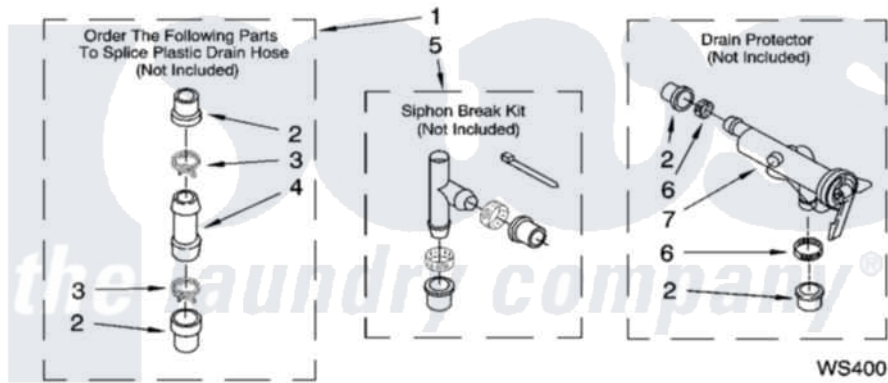

**Maytag MAT15MNAWW0 10 - WATER SYSTEM PARTS, OPTIONAL PARTS
(NOT INCLUDED)**

WATER SYSTEM PARTS
For Model: MAT15MNAWW0
(White)

W10135287

16

Maytag [Commercial Maytag MAT15MNAWW0 Washer Parts](#) Parts Diagram 10 - WATER SYSTEM PARTS,
OPTIONAL PARTS (NOT INCLUDED)
[Click on the part number to view part](#)

Item	Original Part Number	Replaced By	Status	Part Description
1	285442			Water System Parts
2	285321			Water System Parts
3	370447	285655		Clamp, Hose
4	16272			Connector, Straight
5	285320			Water System Parts
6	65349	285655		Clamp, Hose
7	367031			Water System Parts
	72017			Paint, Touch-Up
"	350938			Paint, Pressurized Spray B
"	350930			Paint, Pressurized Spray B
"	799344			Paint, Touch-Up)
"	BLANK		Not Available	OIL
"	350572			Oil
"	BLANK		Not Available	LUBRICANT
"	285208			Lubricant