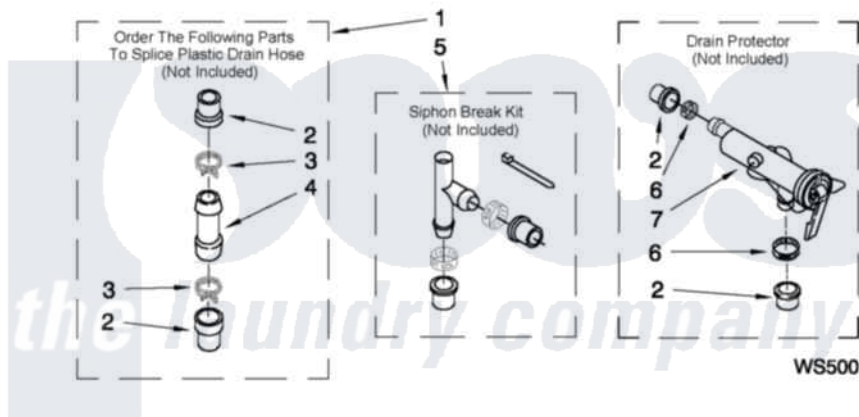

**WATER SYSTEM ACCESSORIES**

For Model: MAT15MNAWW1  
(White)

FOR ORDERING INFORMATION REFER TO PARTS PRICE LIST

W10431640

14

Maytag [Commercial Maytag MAT15MNAWW1 Washer Parts](#) Parts Diagram 09 - WATER SYSTEM ACCESSORIES

[Click on the part number to view part](#)

Item	Original Part Number	Replaced By	Status	Part Description
1	<a href="#">285442</a>			Water System Parts
2	<a href="#">285321</a>			Water System Parts
3	370447	<a href="#">285655</a>		Clamp, Hose
4	<a href="#">16272</a>			Connector, Straight
5	<a href="#">285320</a>			Water System Parts
6	65349	<a href="#">285655</a>		Clamp, Hose
7	<a href="#">367031</a>			Water System Parts