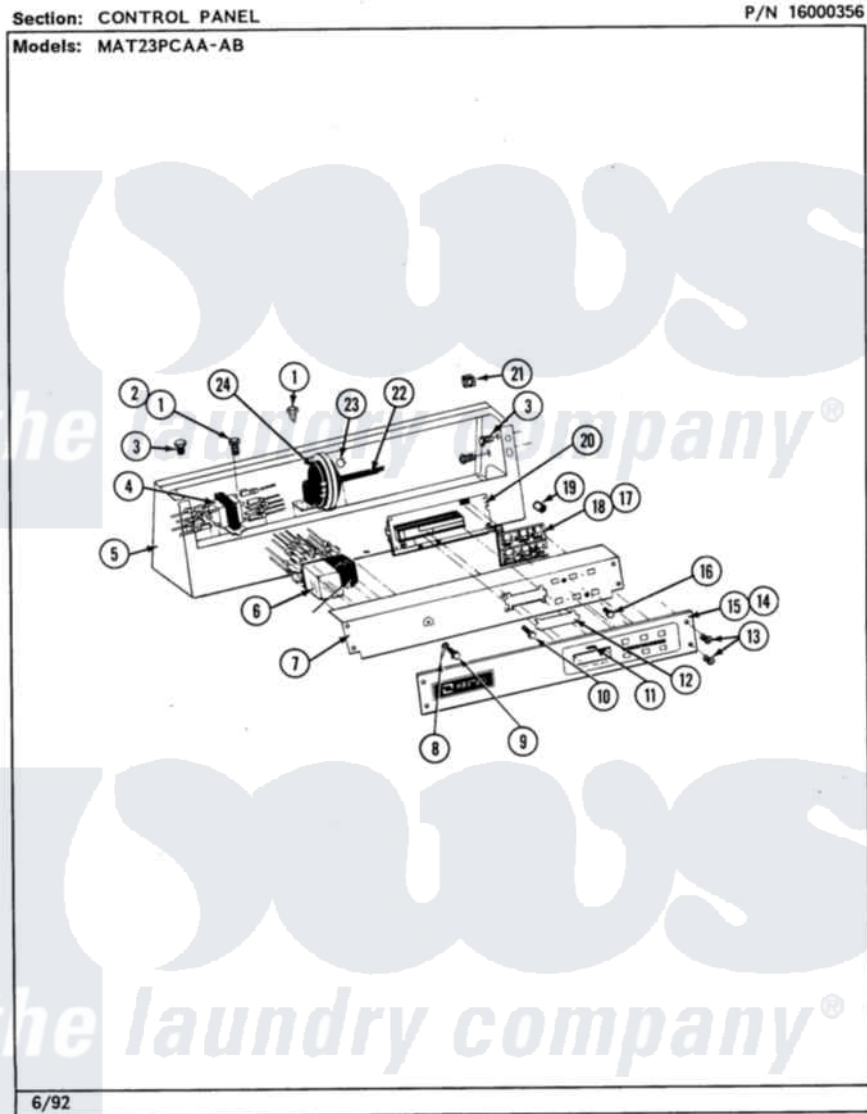

Maytag MAT23PCAAG 01 - CONTROL PANEL

2

Maytag [Commercial Maytag MAT23PCAAG Washer Parts](#) Parts Diagram 01 - CONTROL PANEL
Click on the part number to view part

Item	Original Part Number	Replaced By	Status	Part Description
001	211294	90767		Screw, 8A X 3/8 HeX Washer Head Tapping
002	Y313559			Screw
003	212276	W10116760		Screw
004	207766			Transformer
005	206780			Control Cover Assembly
"	206780L	206780		Control Cover Assembly
"	NLA		Not Available	(H. WHEAT)
006	206421			Relay, Motor Reversing
"	212949	22001866		Screw, Relay
"	215273			Clip, Spring Relay
007	206825	215516		Plate, Back-Up
"	NLA		Not Available	(ALM)
008	205810			Wire, Ground
009	Y314322	211251		Screw, Transformer
010	215526			Screw, Circuit Board
011	214610			Bumper, Lid

012	215515	Not Available	COVER, DISPLAY
013	215506		Screw, Control Panel Overlay
014	215519		Panel, Control
015	207767	22002954	Deflector, Water
016	215527	W10140652	Screw, 6-20 X 1/2
017	215517	W10131113	Push Button
018	206808	W10135389	Push Button And Switch Assembly
019	Y215513		Standoff, Circuit Board
020	206828		Battery
"	215510	Not Available	SUPPORT, PC BOARD
"	912077		Locknut, Reader Harness
"	NLA	Not Available	CIRCUIT BOARD ASSEMBLY
021	215003		Fastener, Panel And Bracket
022	212942	22001619	Tube, Water Level Switch
023	410296	596669	Clamp, Manifold
024	203970		Switch, Water Level