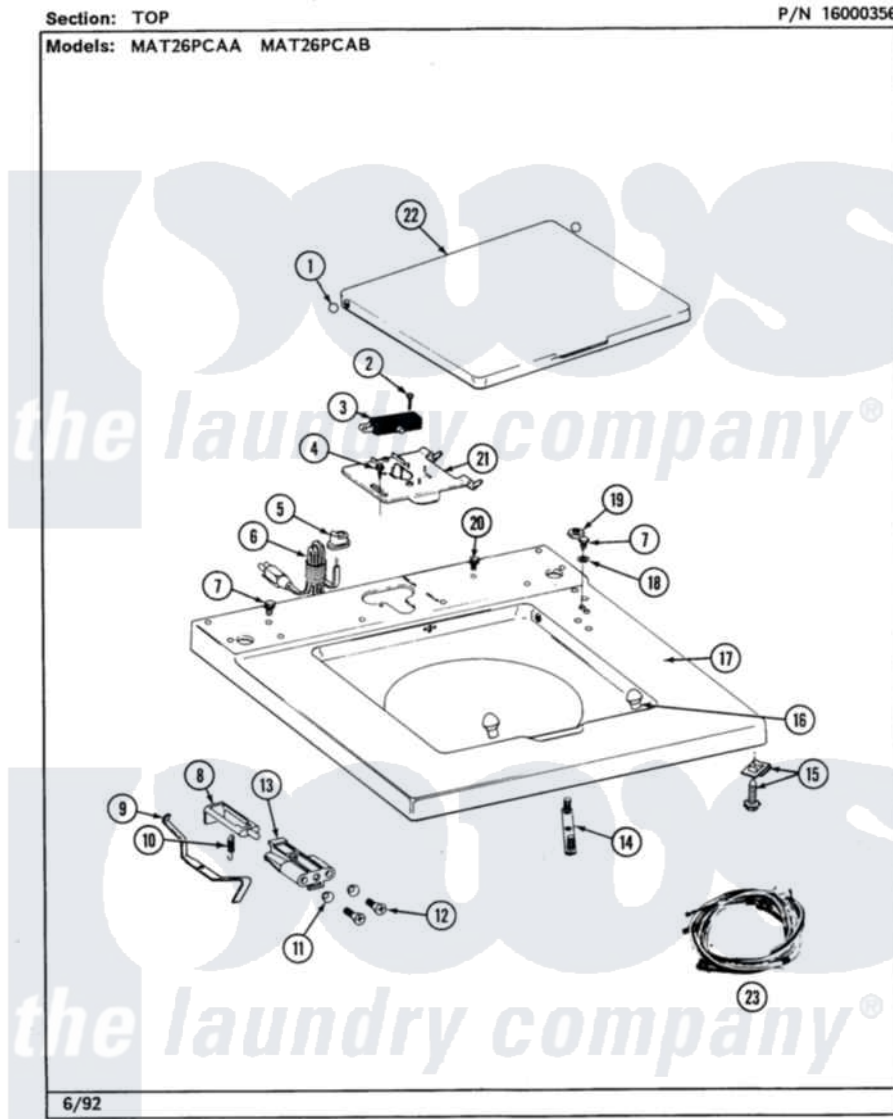

Maytag MAT23PCAAG 03 - TOP

Maytag [Commercial Maytag MAT23PCAAG Washer Parts](#) Parts Diagram 03 - TOP
 Click on the part number to view part

Item	Original Part Number	Replaced By	Status	Part Description
001	211726			Hinge, Ball Lid
002	213501			Screw, No.6-20 X 1-1/8 Inch
003	205415	279347		Switch-Lid
004	207159	489355		Screw, 8 X 1/2
005	211881			Grommet, Cord Part Not Used-Gas Models Only
006	NLA		Not Available	CORD, POWER
007	211294	90767		Screw, 8A X 3/8 HeX Washer Head Tapping
008	216255			Plunger, Lid Switch
"	NLA		Not Available	PLUNGER, LID SWITCH
"	NLA		Not Available	PLUNGER & BRACKET KIT
009	215704			Lever, Unbalance
010	213720			Spring, Lid Switch
011	211500			Washer, Bracket To Top Cover
012	910182	25-7809		Screw, No.6-20 1/2 Flthd Torx
013	211270	201068		Plunger And Bracket

013	214279	204300	Assembly--W
"	NLA	Not Available	BRACKET, LID SWITCH
014	NLA	Not Available	MOUNTING STRAP, CONTROL CENTER
015	204445		Screw And Fastener Assembly
016	212716		Bumper, Lid
017	207173	Not Available	TOP COVER ASSEMBLY (WHT)
"	NLA	Not Available	(ALM)
018	910309		Washer, Mounting Strap
019	Y052740	62739	Nut, Lock
020	Y313559		Screw
021	Y215699	22001678	Bracket, Switch And Fuse
022	214901	Not Available	LID-WHITE
"	NLA	Not Available	(ALM)
023	NLA	Not Available	HARNES, WIRE