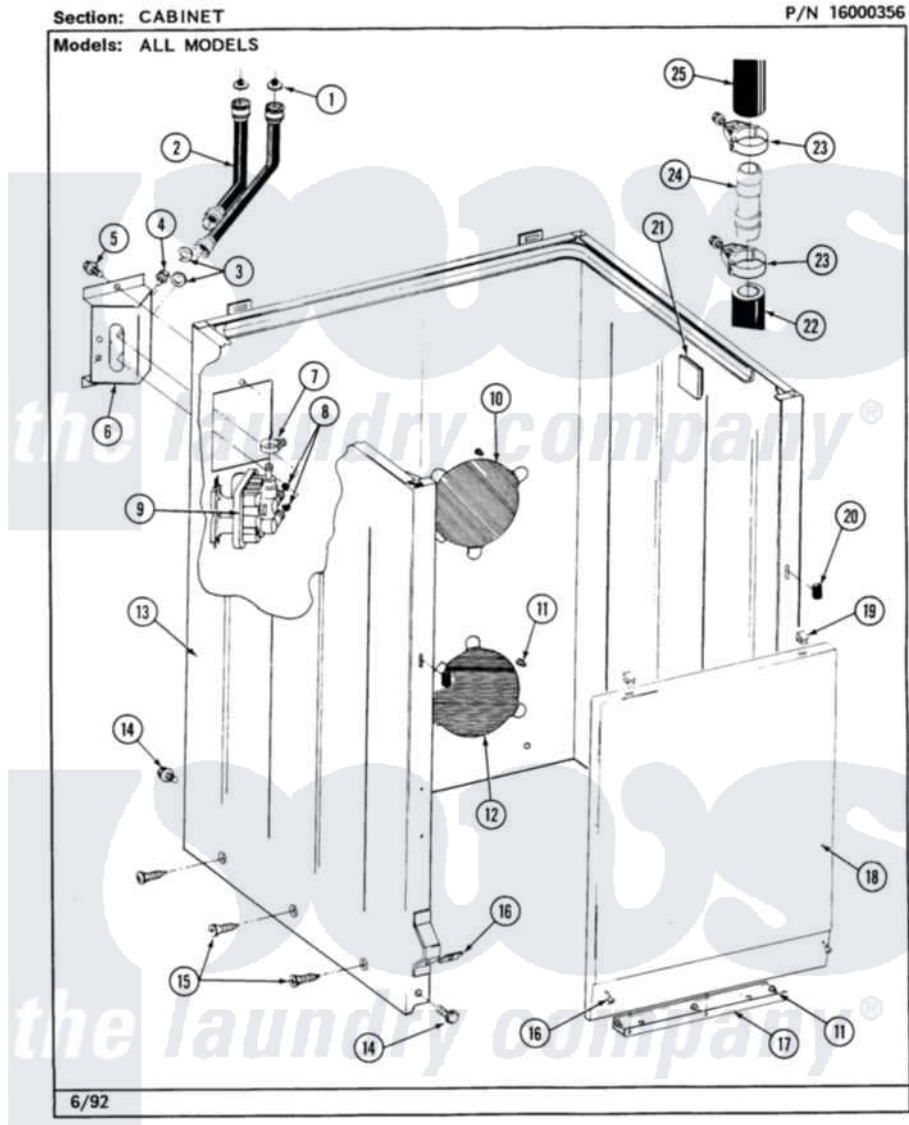

# Maytag MAT23PCAAG 04 - CABINET

8

Maytag [Commercial Maytag MAT23PCAAG Washer Parts](#) Parts Diagram 04 - CABINET  
Click on the part number to view part

Item	Original Part Number	Replaced By	Status	Part Description
001	200961	<a href="#">12001413</a>		Strainer And Washer Kit
002	205828	<a href="#">202860</a>		Inlet Hose Assembly
003	<a href="#">Y013783</a>			Washer, Inlet Hose
004	<a href="#">Y313561</a>			Screw----NA
005	212276	<a href="#">W10116760</a>		Screw
006	214812	<a href="#">22002361</a>		Bracket, Water Valve
007	<a href="#">201575</a>			Clamp, Hose
008	214337	<a href="#">96160</a>		Screen
009	205614	<a href="#">205613</a>		Water Valve
010	NLA		Not Available	PLATE, ACCESS
011	<a href="#">211294</a>	<a href="#">90767</a>		Screw, 8A X 3/8 HeX Washer Head Tapping
012	212985	<a href="#">22002924</a>		Plate, Access
013	NLA		Not Available	CABINET (WHT)
014	<a href="#">213121</a>	<a href="#">3400111</a>		Screw, 12-14 X 5/8
015	<a href="#">213007</a>			Xfor Cabinet See Cabinet, Back

016	<a href="#">204439</a>		Screw And Fstner Assembly
017	<a href="#">213846</a>		Guard, Belt
018	212998	Not Available	PANEL, FRONT (WHT)
"	212998L	Not Available	FRONT PANEL-ALMOND
"	NLA	Not Available	(H. WHEAT)
019	212982	<a href="#">22001650</a>	Fastener, Spring
020	214376	<a href="#">22002331</a>	Spacer, Front Panel
021	<a href="#">215058</a>		Pad, Cabinet Bumper
022	<a href="#">214768</a>	<a href="#">211704</a>	Hose, Drain
023	200461	<a href="#">285655</a>	Clamp, Hose
024	<a href="#">211111</a>	<a href="#">16272</a>	Connector, Straight
025	215057	<a href="#">211704</a>	Hose, Drain