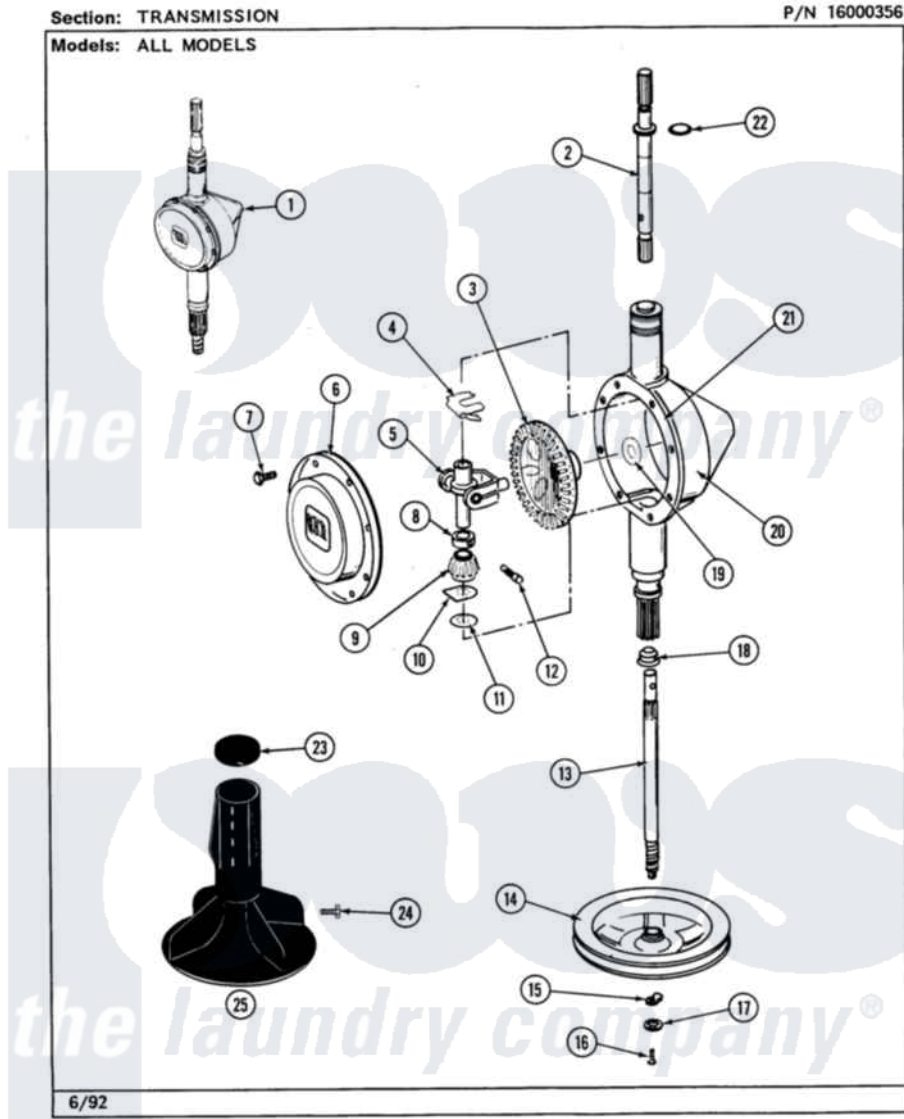

Maytag MAT23PCAAG 06 - TRANSMISSION

14

Maytag Commercial Maytag MAT23PCAAG Washer Parts Parts Diagram 06 - TRANSMISSION
Click on the part number to view part

Item	Original Part Number	Replaced By	Status	Part Description
001	206708	6-2097790		Transmison
002	207153	6-2097820		Kit- Shaft
003	206713	6-2067130		Gear- Beve
004	215581			Spring, Agitator Shaft
005	206685	6-2066850		Yoke
006	206628			Cover, Transmission
007	215417		Not Available	SCREW, TRANSMISSION COVER
008	215415		Not Available	COLLAR, LOWER
009	215401	W10221114		Pinion
010	215395			Plate, Clutch
011	211483	6-2114830		Washer- SP
012	Y206629			Pin, Collar
013	NLA		Not Available	SHAFT, CENTER (LARGE TUB)
014	211059	6-2301530		Pulley
015	211089			Lug, Stop Pulley

016	211375	681582	Screw
017	211090	22003555	Washer, Stop Lug
018	206602	207843	Lip Seal Repair Kit
019	215394		Washer, Bevel Gear
020	206625	6-2097790	Transmison
021	Y058700	675652	Adhesive
022	210690		Seal, Rubber
023	215532		Cap, Agitator
024	206478	Not Available	SCREW & WASHER FOR AGITATOR
025	207119	207228	Agitator W/Lock Screw