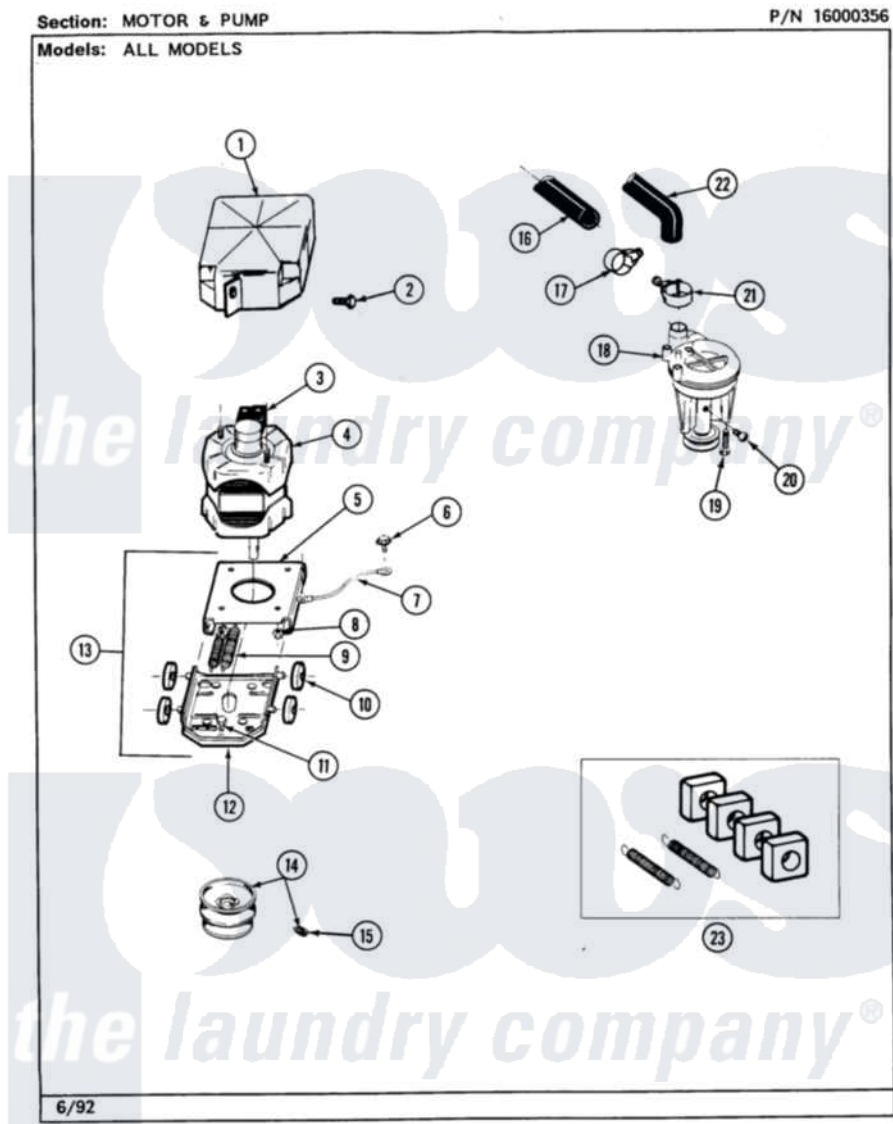

Maytag MAT23PCAAG 09 - MOTOR & PUMP

20

Maytag [Commercial Maytag MAT23PCAAG Washer Parts](#) Parts Diagram 09 - MOTOR & PUMP
Click on the part number to view part

Item	Original Part Number	Replaced By	Status	Part Description
001	215098			Shield, Motor
002	213121	3400111		Screw, 12-14 X 5/8
003	205132		Not Available	SWITCH, MOTOR EXTERNAL START No.201664-14,205463-4 & 201800-4
"	205133		Not Available	(PROD. IDNo. 2-1664-8 & 2-5463)
"	206505		Not Available	PROD. No.201664-15, & No.205463-3.
"	NLA		Not Available	SWITCH, MOTOR EXTERNAL START
004	201805	12002351		Motor-Drve
005	214956			Motor Mount Assembly
006	210186	3370225		Screw
007	901220			Ground Wire
008	Y311426	3400029		Nut, Adapter Plate
009	202718			Springs, Tension
010	Y204998	205000		Roller And Spring Kit 4+Spr

011	Y313561		Screw---NA
012	205908		Motor Mount Assembly
013	205999		Motor Mount Assembly
014	200816	6-2008160	Pulley- MO
015	Y053241		Set Screw, Motor Pulley
016	215057	211704	Hose, Drain
017	200461	285655	Clamp, Hose
018	202203	6-2022030	Pump As Pa
019	211880		Screw, HeX Head No.10 X 1/2 Inc
020	Y015408	22003235	Screw, Bearing Insert
021	202574	3367052	Clamp, Hose
022	213045		Hose, Outer Tub Part Not Used
023	205000		Roller And Spring Kit 4+Spr