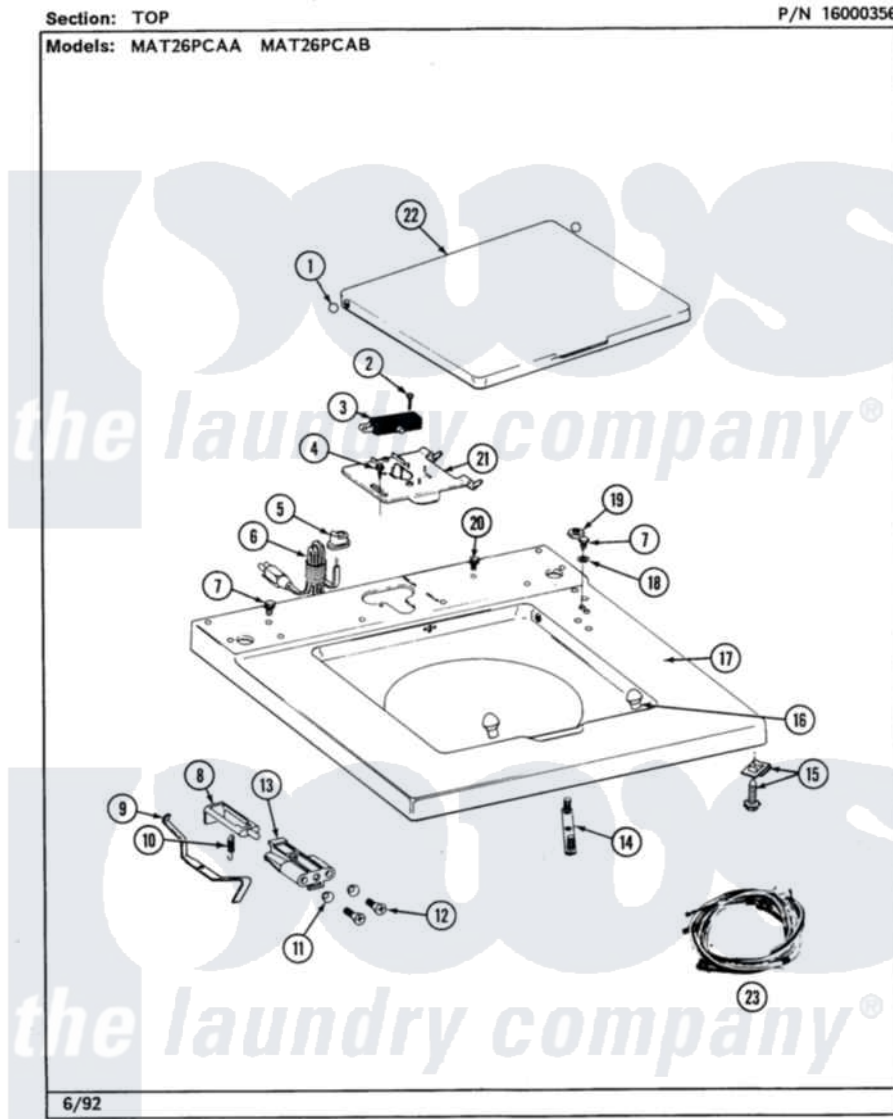

Maytag MAT23PCAAL 03 - TOP

Maytag [Commercial Maytag MAT23PCAAL Washer Parts](#) Parts Diagram 03 - TOP
 Click on the part number to view part

Item	Original Part Number	Replaced By	Status	Part Description
001	211726			Hinge, Ball Lid
002	213501			Screw, No.6-20 X 1-1/8 Inch
003	205415	279347		Switch-Lid
004	207159	489355		Screw, 8 X 1/2
005	211881			Grommet, Cord Part Not Used-Gas Models Only
006	NLA		Not Available	CORD, POWER
007	211294	90767		Screw, 8A X 3/8 HeX Washer Head Tapping
008	216255			Plunger, Lid Switch
"	NLA		Not Available	PLUNGER, LID SWITCH
"	NLA		Not Available	PLUNGER & BRACKET KIT
009	215704			Lever, Unbalance
010	213720			Spring, Lid Switch
011	211500			Washer, Bracket To Top Cover
012	910182	25-7809		Screw, No.6-20 1/2 Flthd Torx
013	211270	201068		Plunger And Bracket

013	214279	204300	Assembly--W
"	NLA	Not Available	BRACKET, LID SWITCH
014	NLA	Not Available	MOUNTING STRAP, CONTROL CENTER
015	204445		Screw And Fastener Assembly
016	212716		Bumper, Lid
017	207173	Not Available	TOP COVER ASSEMBLY (WHT)
"	NLA	Not Available	(ALM)
018	910309		Washer, Mounting Strap
019	Y052740	62739	Nut, Lock
020	Y313559		Screw
021	Y215699	22001678	Bracket, Switch And Fuse
022	214901	Not Available	LID-WHITE
"	NLA	Not Available	(ALM)
023	NLA	Not Available	HARNES, WIRE