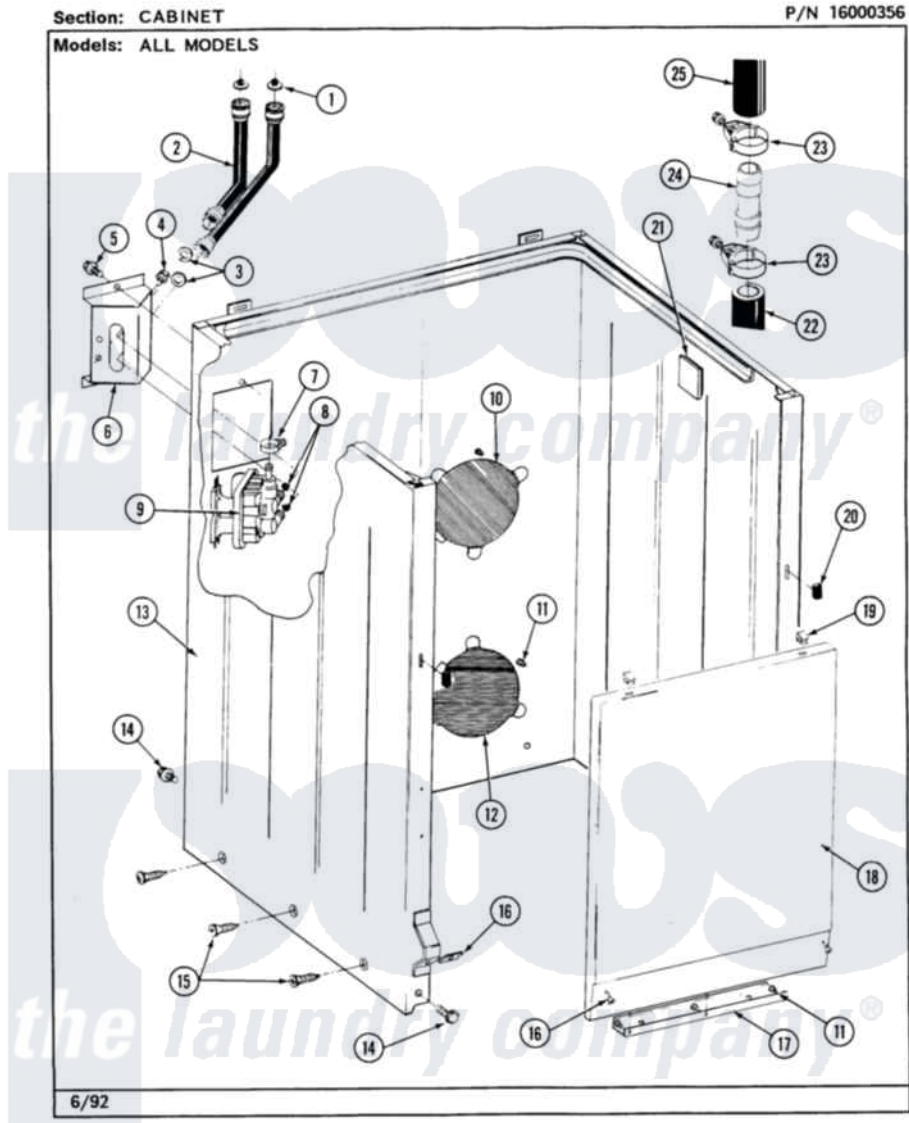

# Maytag MAT23PCAAL 04 - CABINET

8

Maytag [Commercial Maytag MAT23PCAAL Washer Parts](#) Parts Diagram 04 - CABINET

Click on the part number to view part

Item	Original Part Number	Replaced By	Status	Part Description
001	200961	<a href="#">12001413</a>		Strainer And Washer Kit
002	205828	<a href="#">202860</a>		Inlet Hose Assembly
003	<a href="#">Y013783</a>			Washer, Inlet Hose
004	<a href="#">Y313561</a>			Screw----NA
005	212276	<a href="#">W10116760</a>		Screw
006	214812	<a href="#">22002361</a>		Bracket, Water Valve
007	<a href="#">201575</a>			Clamp, Hose
008	214337	<a href="#">96160</a>		Screen
009	205614	<a href="#">205613</a>		Water Valve
010	NLA		Not Available	PLATE, ACCESS
011	<a href="#">211294</a>	<a href="#">90767</a>		Screw, 8A X 3/8 HeX Washer Head Tapping
012	212985	<a href="#">22002924</a>		Plate, Access
013	NLA		Not Available	CABINET (WHT)
014	<a href="#">213121</a>	<a href="#">3400111</a>		Screw, 12-14 X 5/8
015	<a href="#">213007</a>			Xfor Cabinet See Cabinet, Back

016	<a href="#">204439</a>		Screw And Fstner Assembly
017	<a href="#">213846</a>		Guard, Belt
018	212998	Not Available	PANEL, FRONT (WHT)
"	212998L	Not Available	FRONT PANEL-ALMOND
"	NLA	Not Available	(H. WHEAT)
019	212982	<a href="#">22001650</a>	Fastener, Spring
020	214376	<a href="#">22002331</a>	Spacer, Front Panel
021	<a href="#">215058</a>		Pad, Cabinet Bumper
022	<a href="#">214768</a>	<a href="#">211704</a>	Hose, Drain
023	200461	<a href="#">285655</a>	Clamp, Hose
024	<a href="#">211111</a>	<a href="#">16272</a>	Connector, Straight
025	215057	<a href="#">211704</a>	Hose, Drain